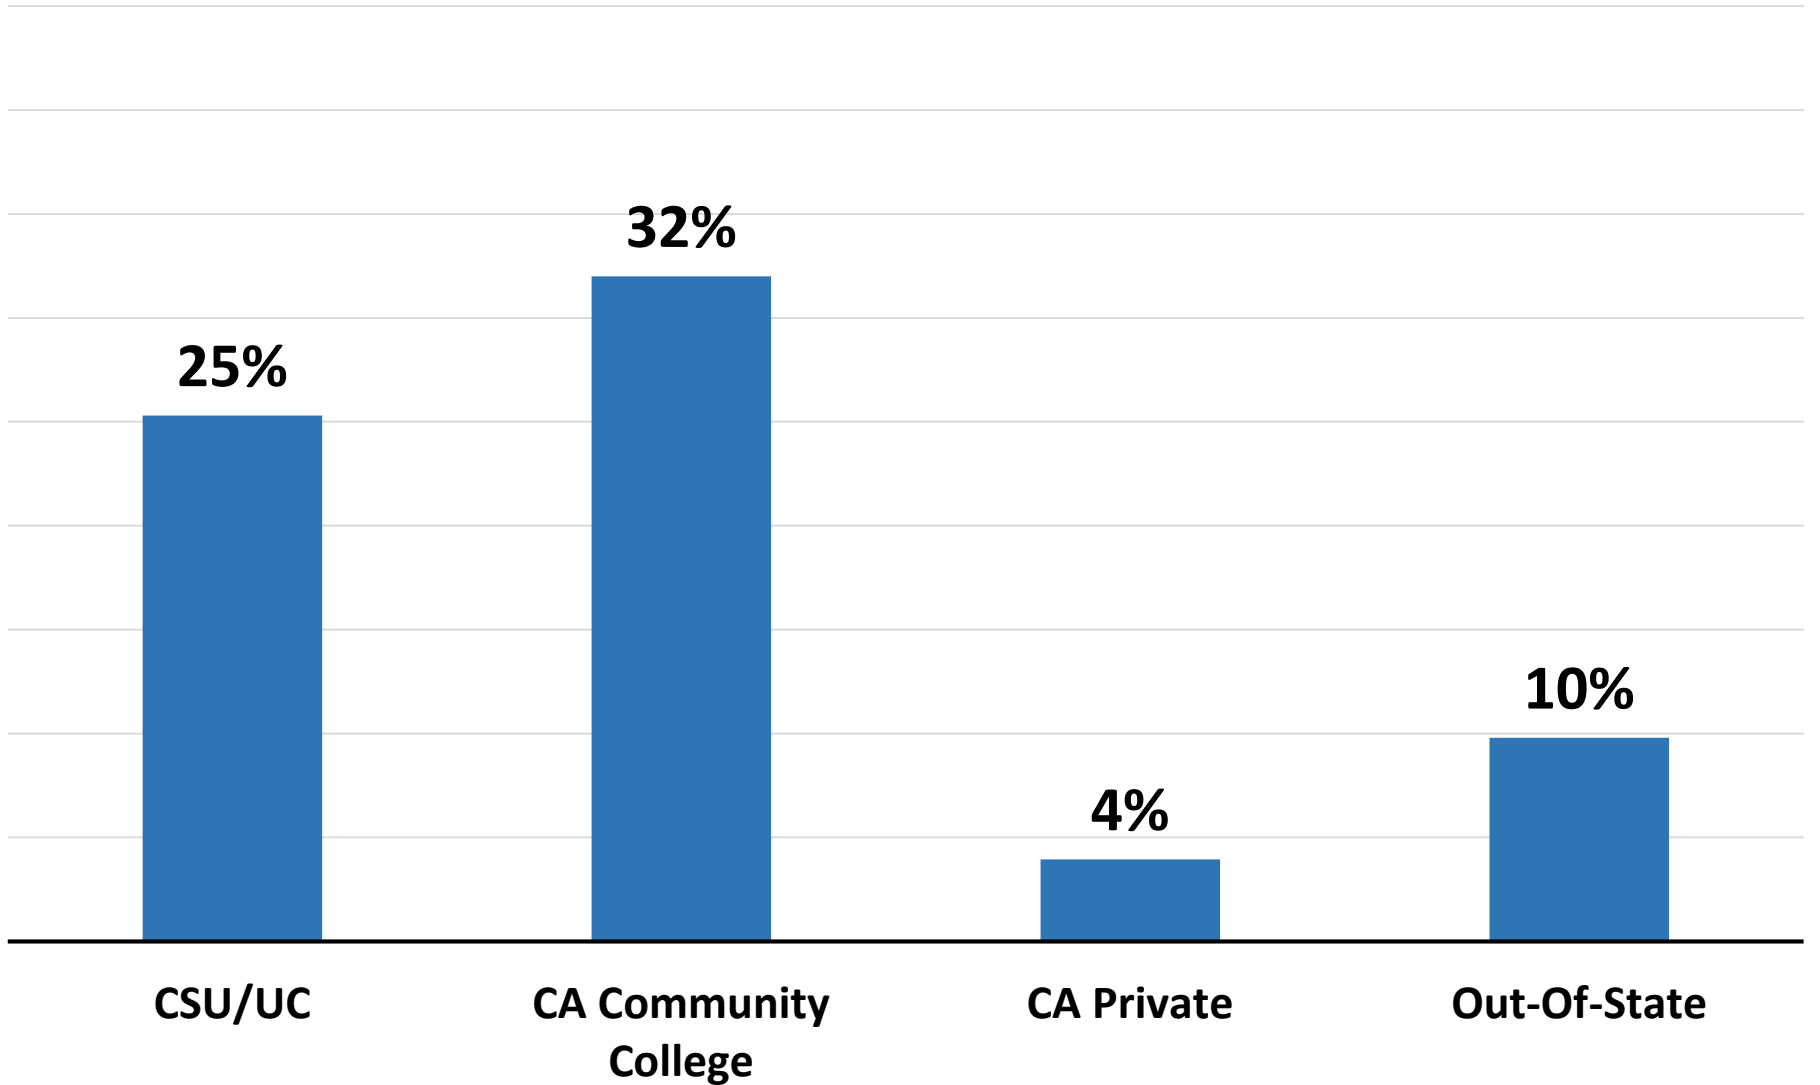

Alameda County

Destination of 2017-18 High School Graduates

N = 14,269

Livermore Valley Joint Unified

Destination of 2017-18 High School Graduates

N = 1,058

Pleasanton Unified

Destination of 2017-18 High School Graduates