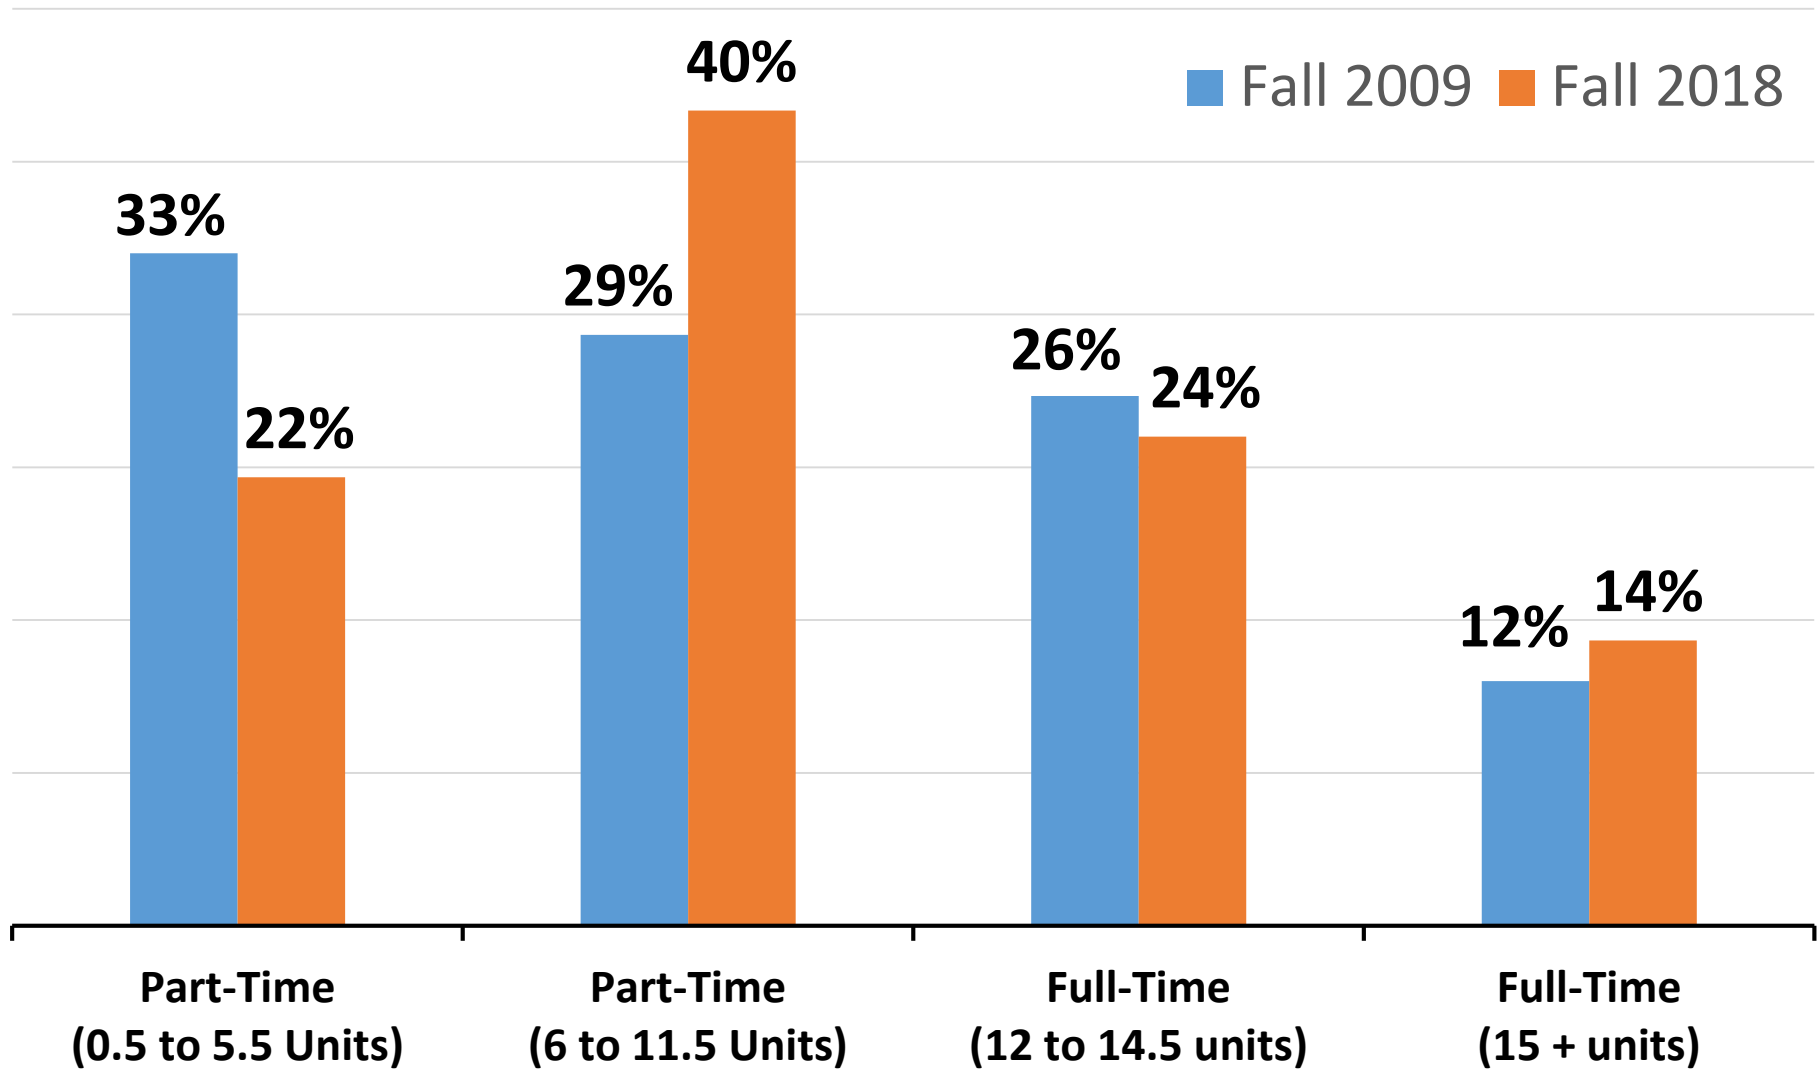

Fall 2018

Age Groups of Students

Fall 2009 vs Fall 2018

Educational Goals of Students

Fall 2009 vs Fall 2018

Unit Load of Students

Fall 2009 vs Fall 2018

Students Enrolled at Both LPC and Chabot 2009-10 to 2018-19

Note: Students were enrolled at both colleges within the stated year but not necessarily during the same semester.

Thank you!