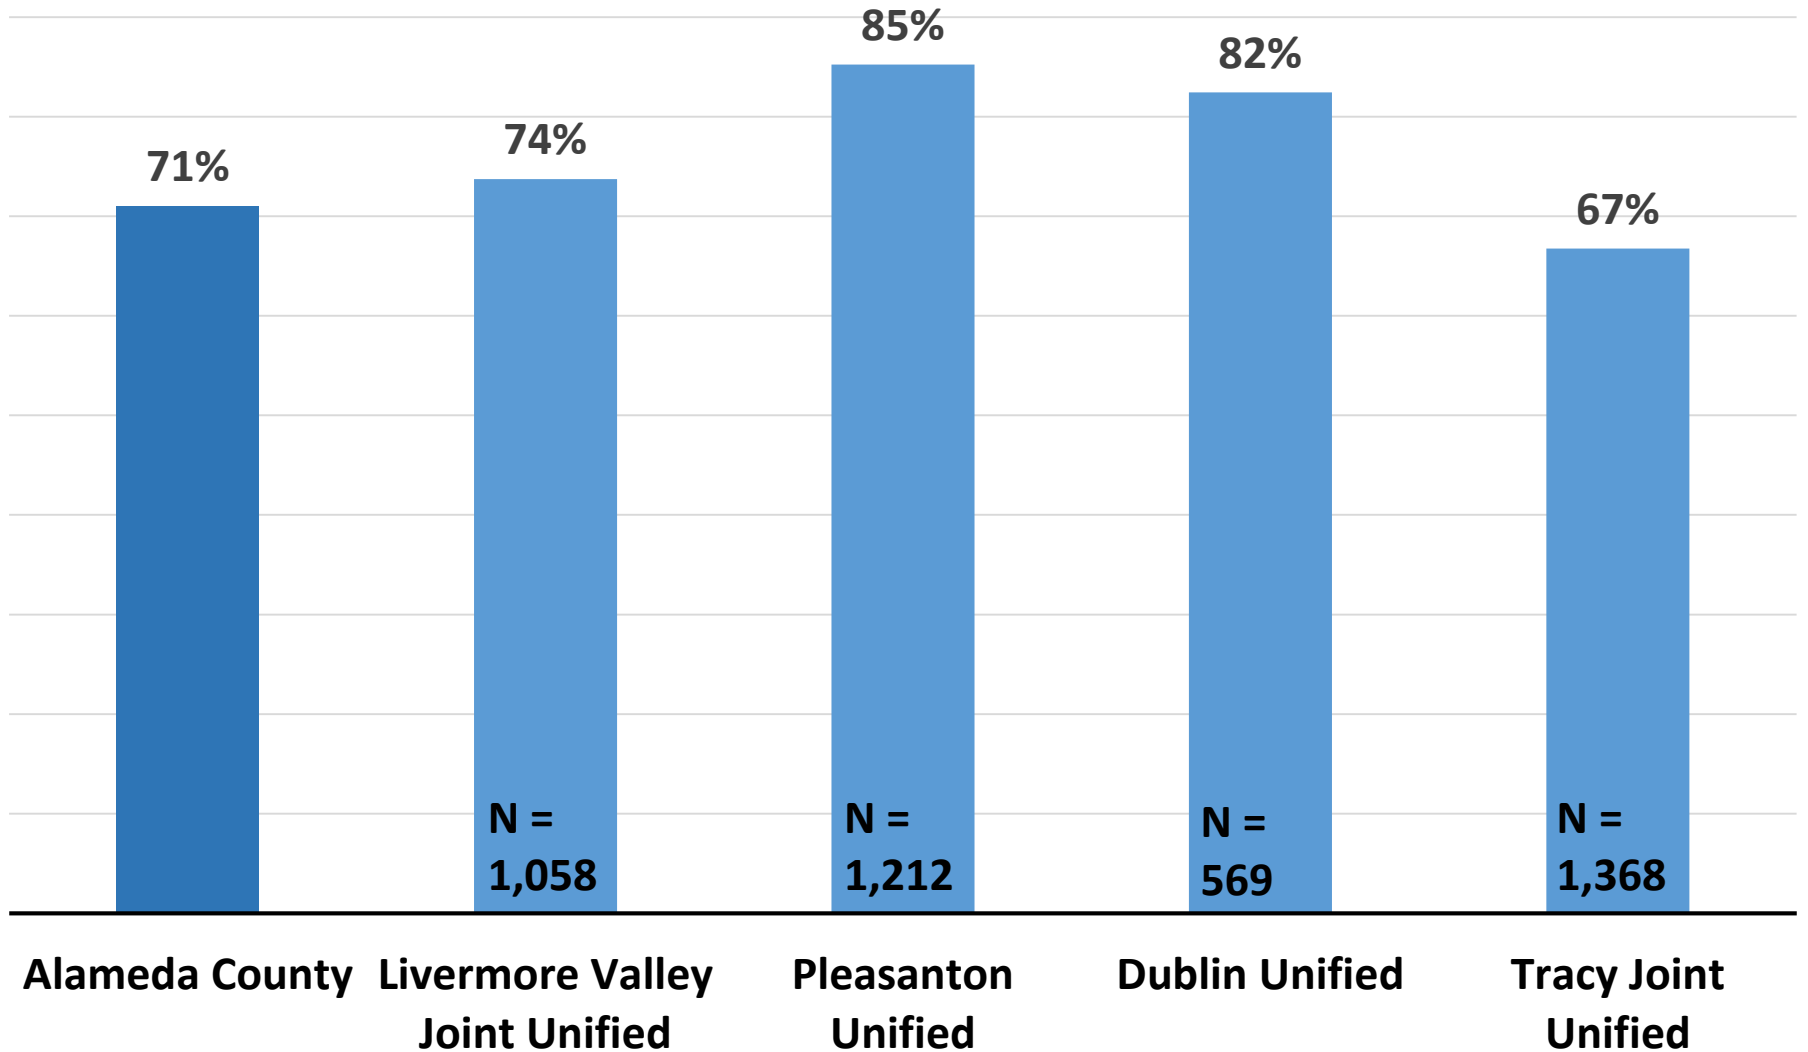

Alameda County

Destination of 2017-18 High School Graduates

N = 14,269

Livermore Valley Joint Unified

Destination of 2017-18 High School Graduates

N = 1,058

Pleasanton Unified

Destination of 2017-18 High School Graduates