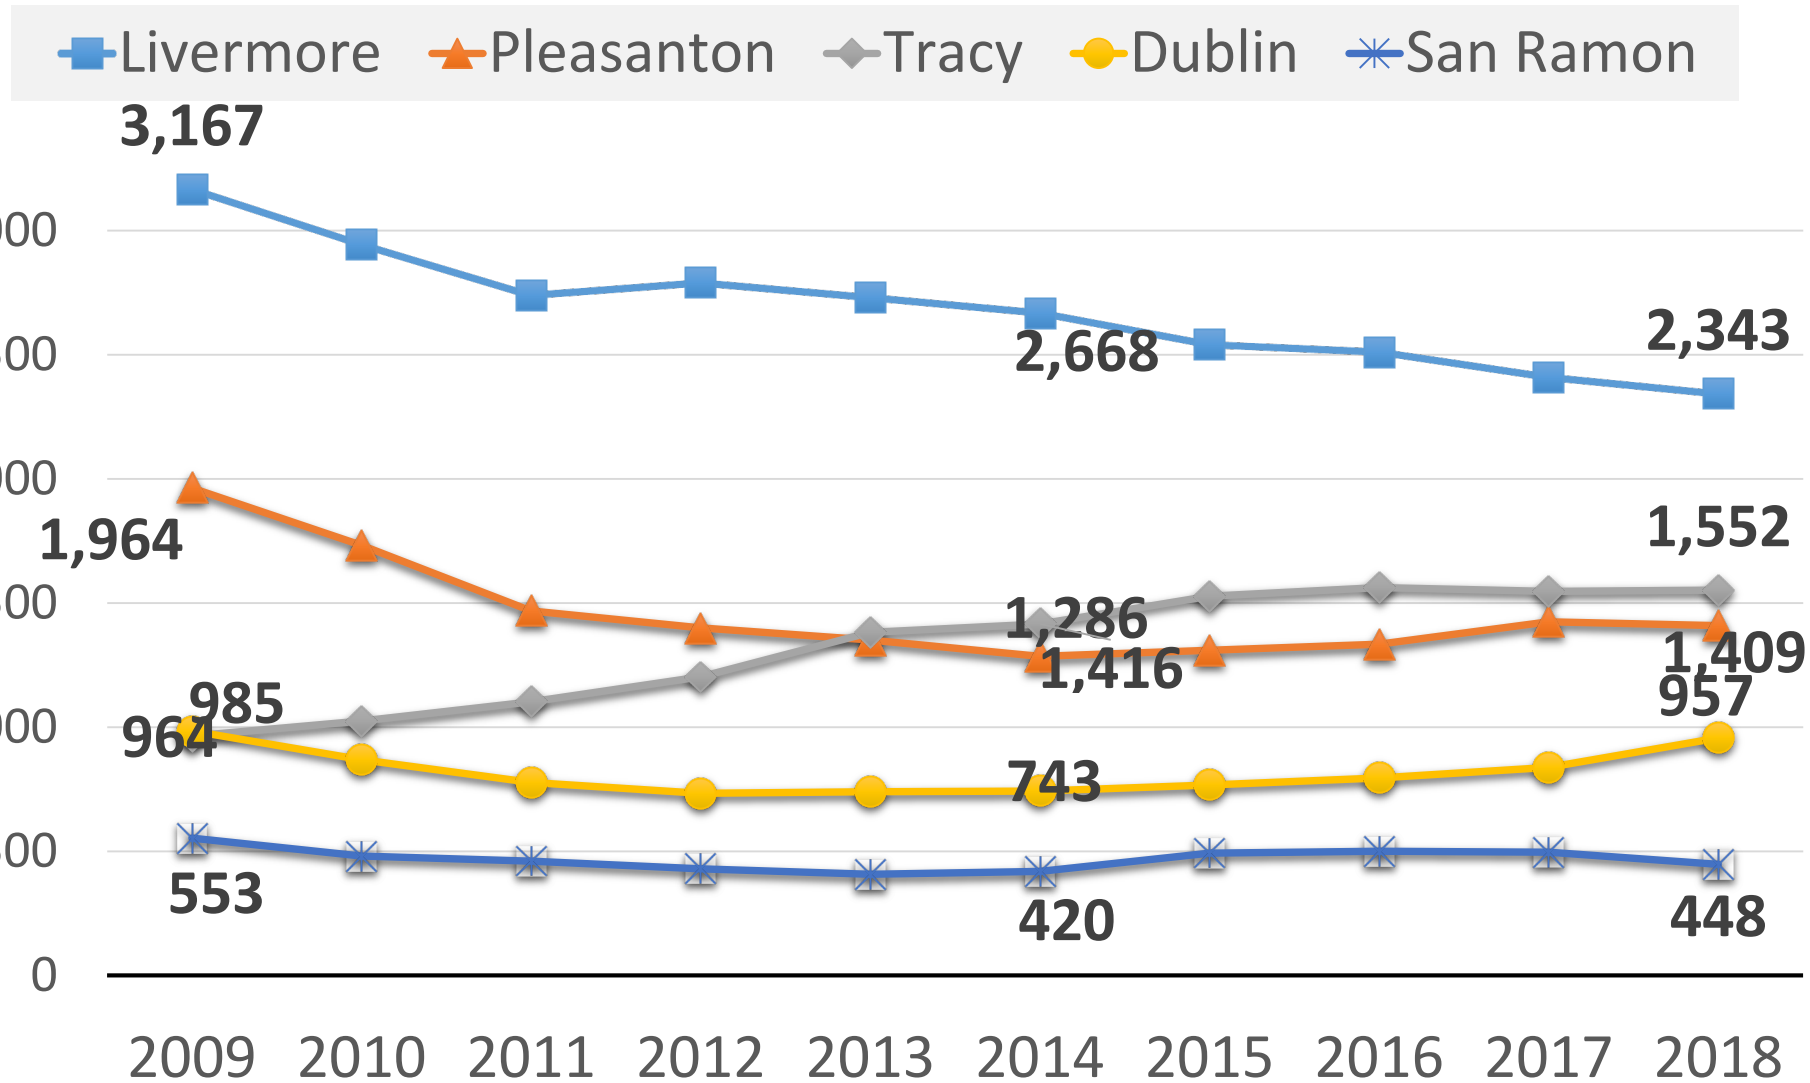

Top Cities of Students

Fall Semesters: 2009-2018