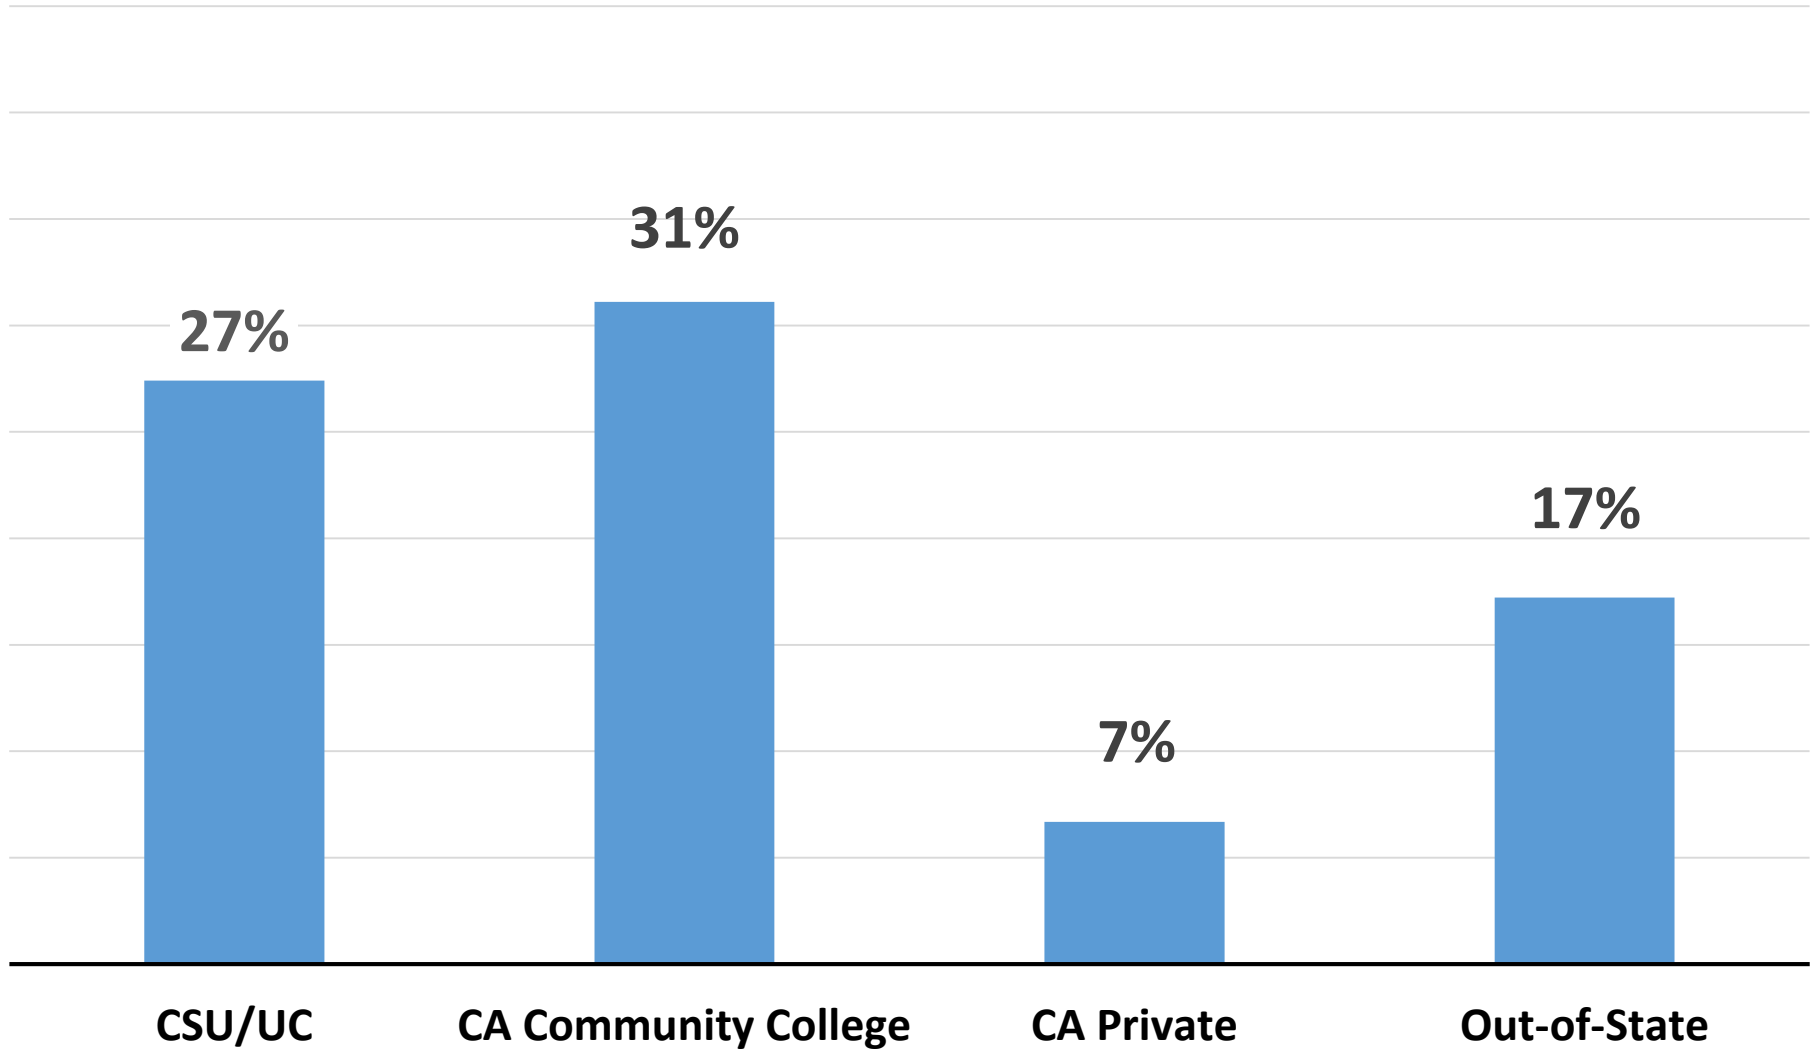

Dublin Unified

Destination of 2017-18 High School Graduates

N = 569