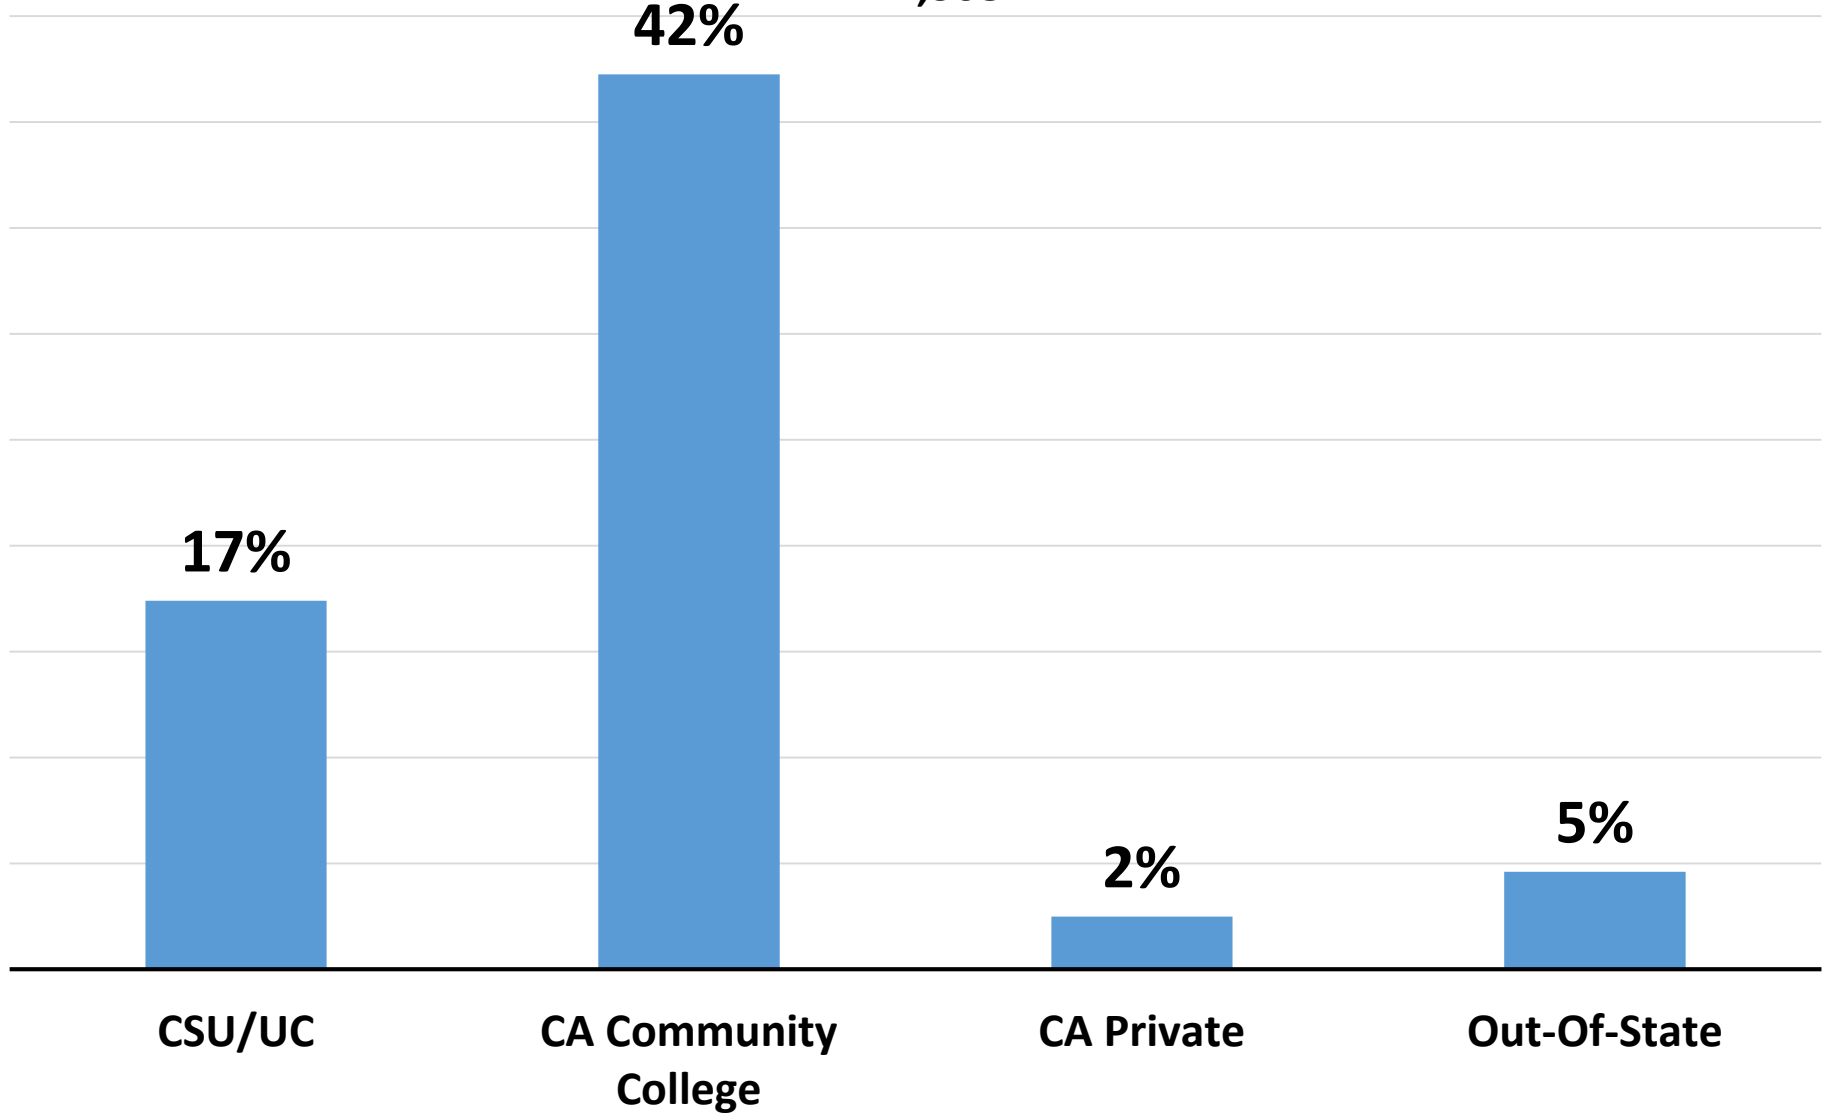

Alameda County

Destination of 2017-18 High School Graduates

N = 14,269

Livermore Valley Joint Unified

Destination of 2017-18 High School Graduates

N = 1,058

Pleasanton Unified

Destination of 2017-18 High School Graduates

N = 1,212

Dublin Unified

Destination of 2017-18 High School Graduates

N = 569

Tracy Joint Unified

Destination of 2017-18 High School Graduates

N = 1,368

Colleges that Visited Dublin High School in 2018-19