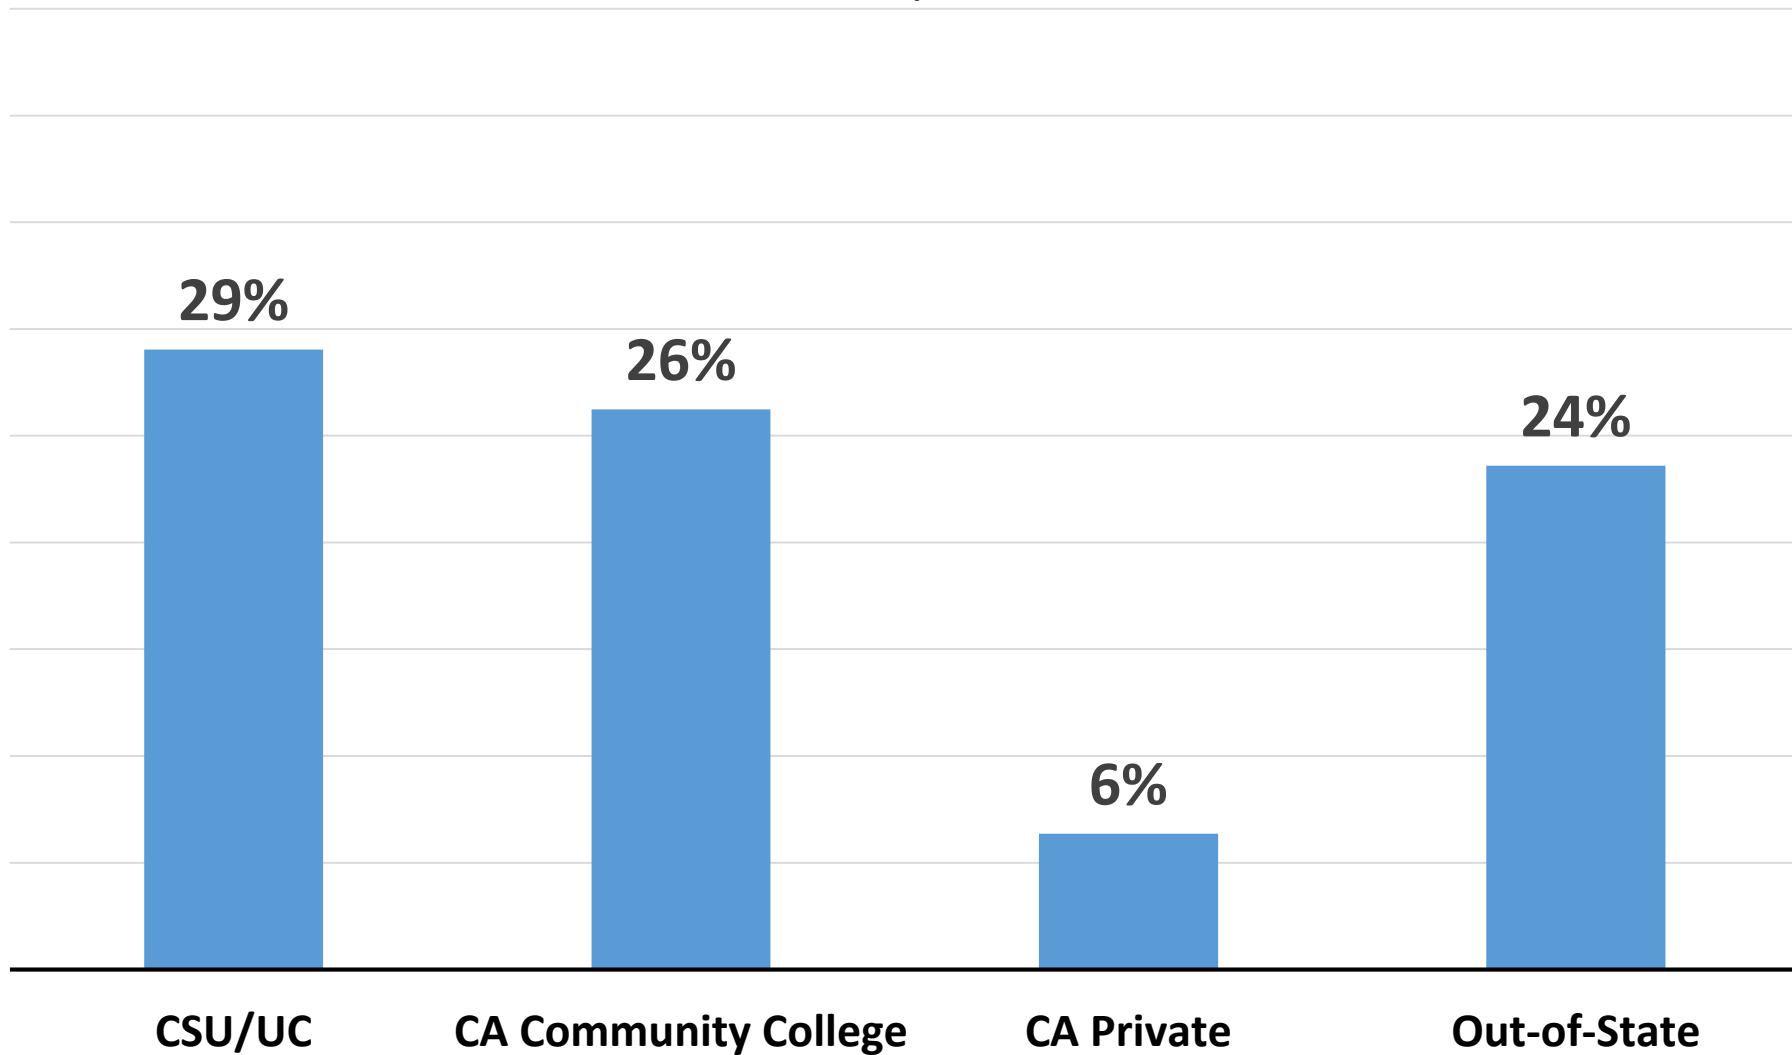

Pleasanton Unified

Destination of 2017-18 High School Graduates

N = 1,212