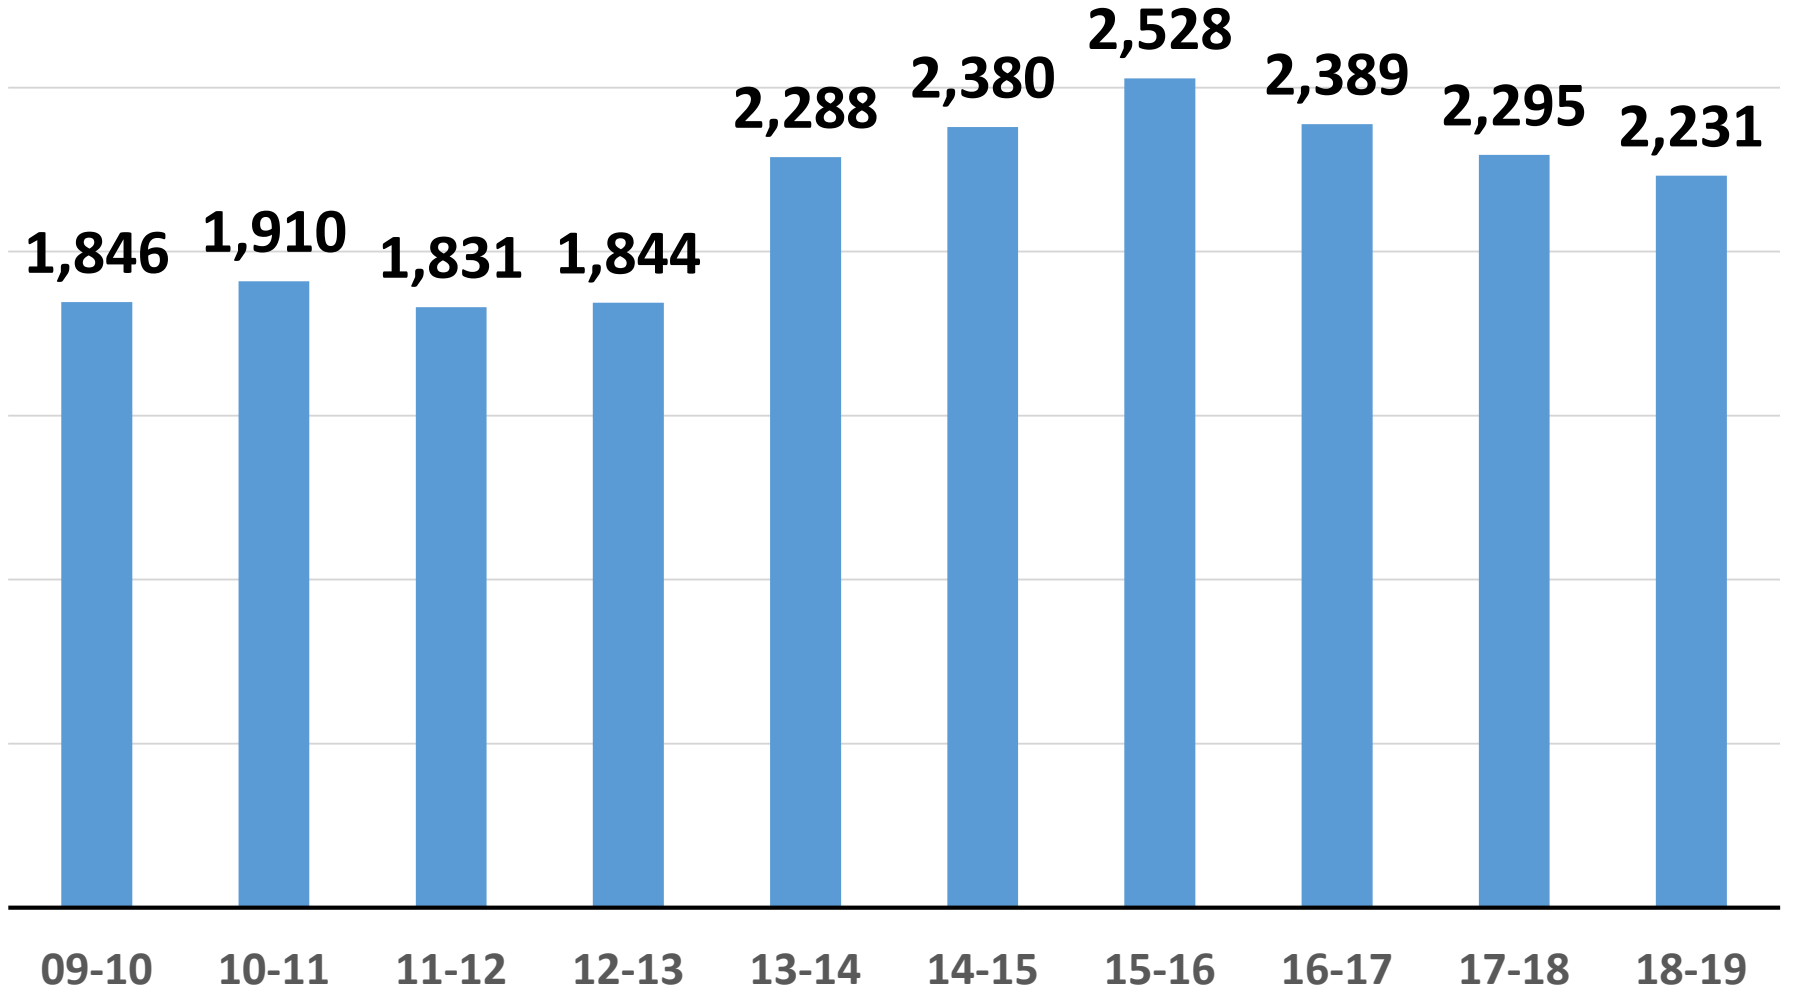

Fall 2018

Age Groups of Students

Fall 2009 vs Fall 2018

Educational Goals of Students

Fall 2009 vs Fall 2018

Unit Load of Students

Fall 2009 vs Fall 2018

Students Enrolled at Both LPC and Chabot 2009-10 to 2018-19

Note: Students were enrolled at both colleges within the stated year but not necessarily during the same semester.

Thank you!