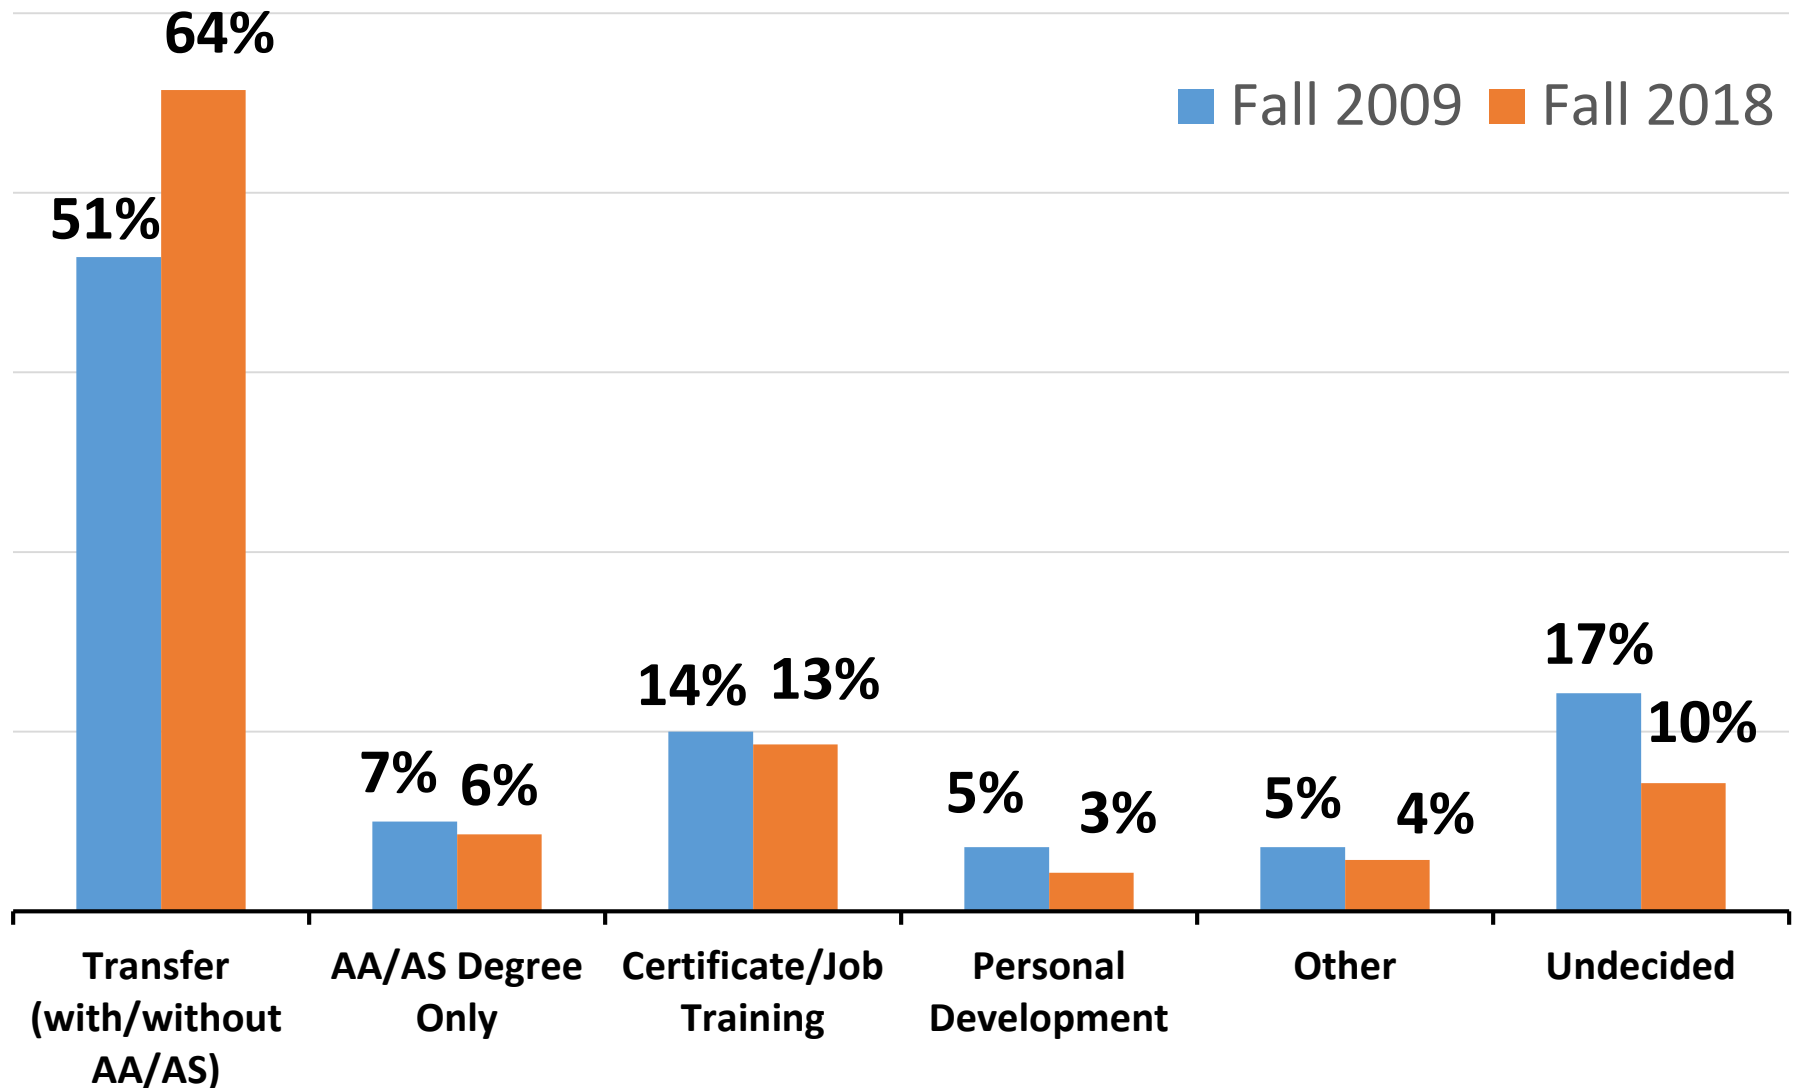

Fall 2018

Age Groups of Students

Fall 2009 vs Fall 2018

Educational Goals of Students

Fall 2009 vs Fall 2018

Unit Load of Students

Fall 2009 vs Fall 2018

Students Enrolled at Both LPC and Chabot 2009-10 to 2018-19

Note: Students were enrolled at both colleges within the stated year but not necessarily during the same semester.

Thank you!