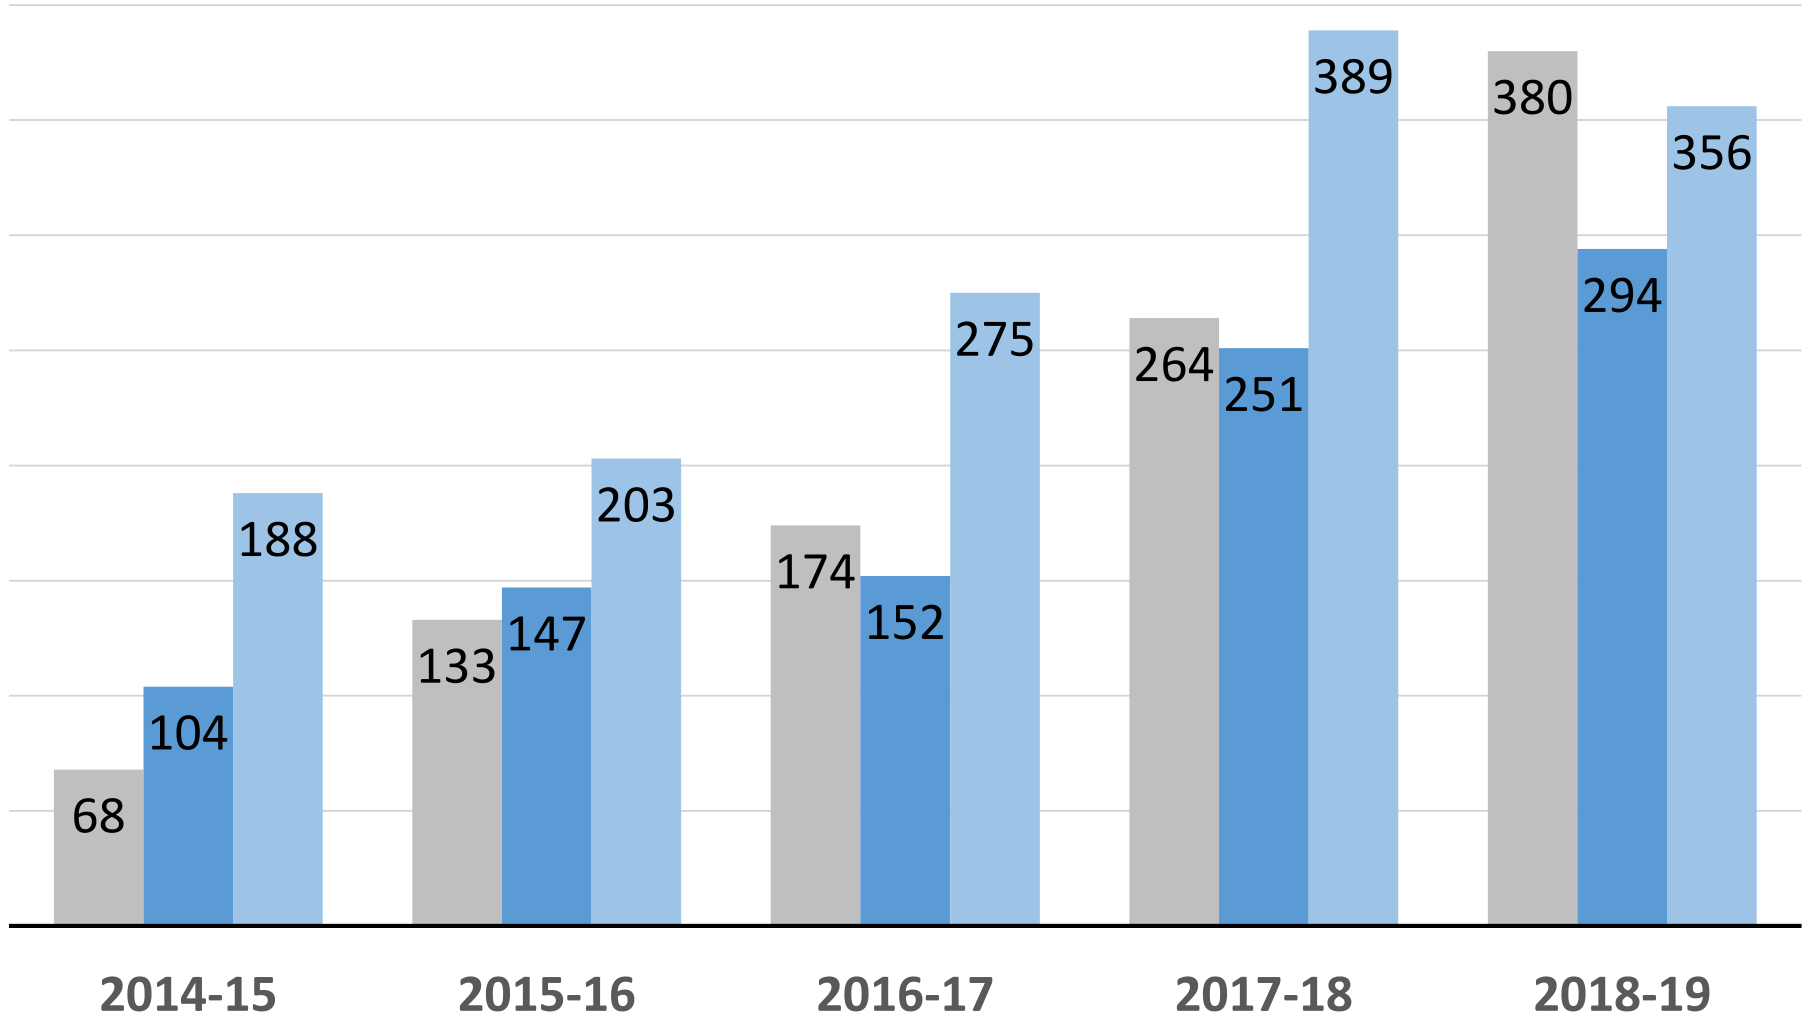

Las Positas College

Concurrently Enrolled High School Students

■ Summer ■ Fall ■ Spring