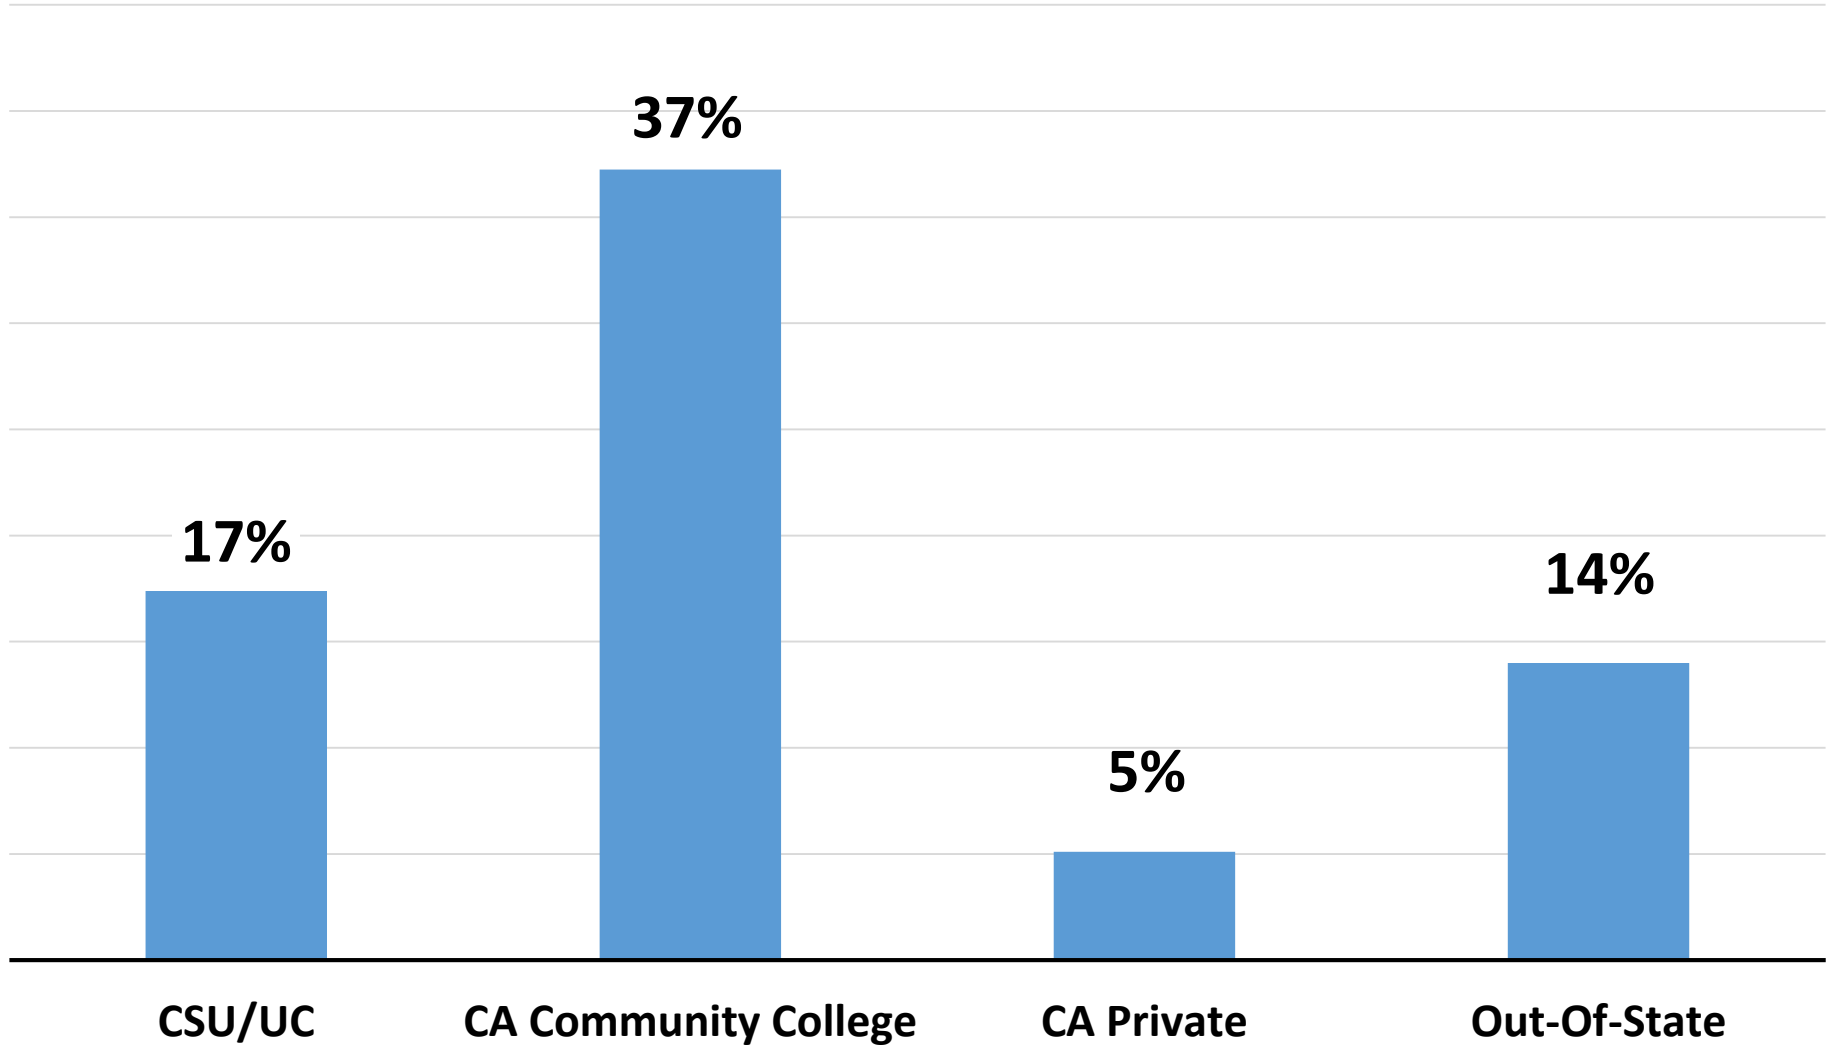

Alameda County

Destination of 2017-18 High School Graduates

N = 14,269

Livermore Valley Joint Unified

Destination of 2017-18 High School Graduates

N = 1,058

Pleasanton Unified

Destination of 2017-18 High School Graduates