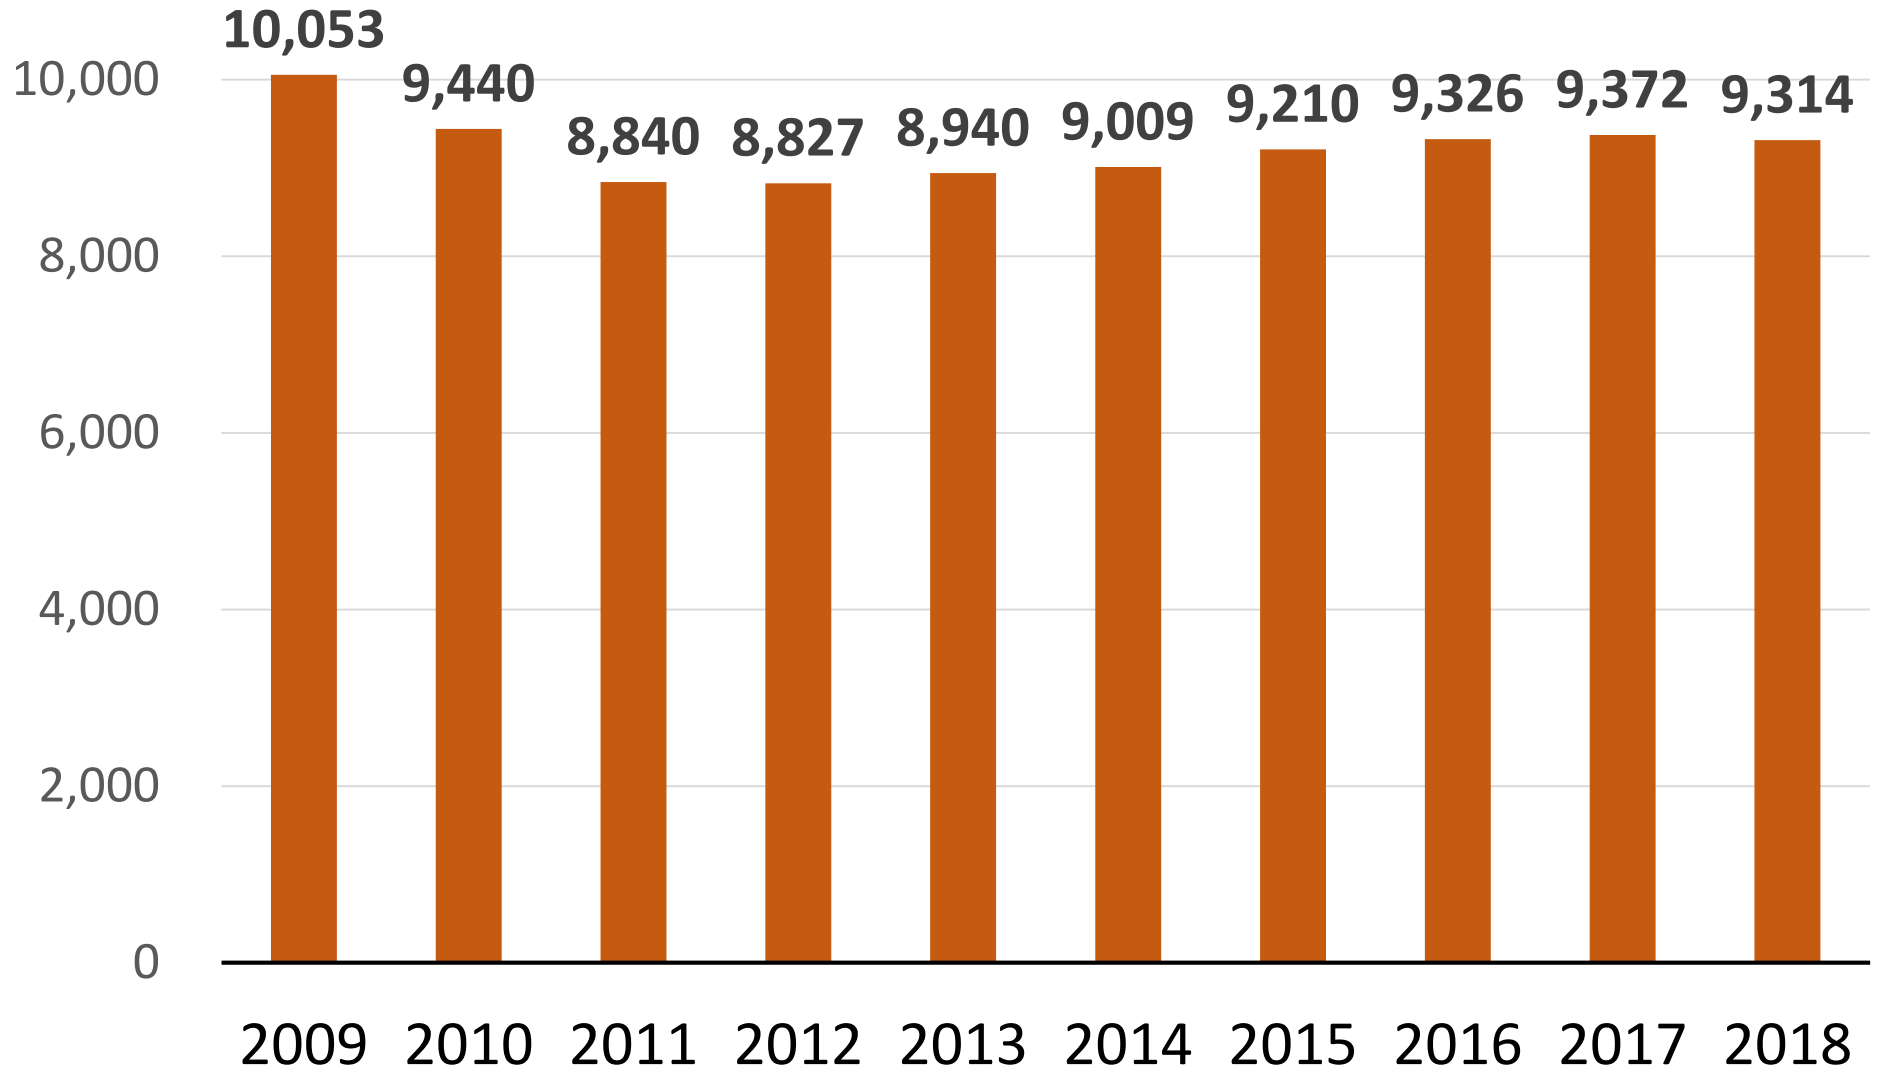

Student Headcount (unduplicated)

Fall Semesters: 2009 -2018