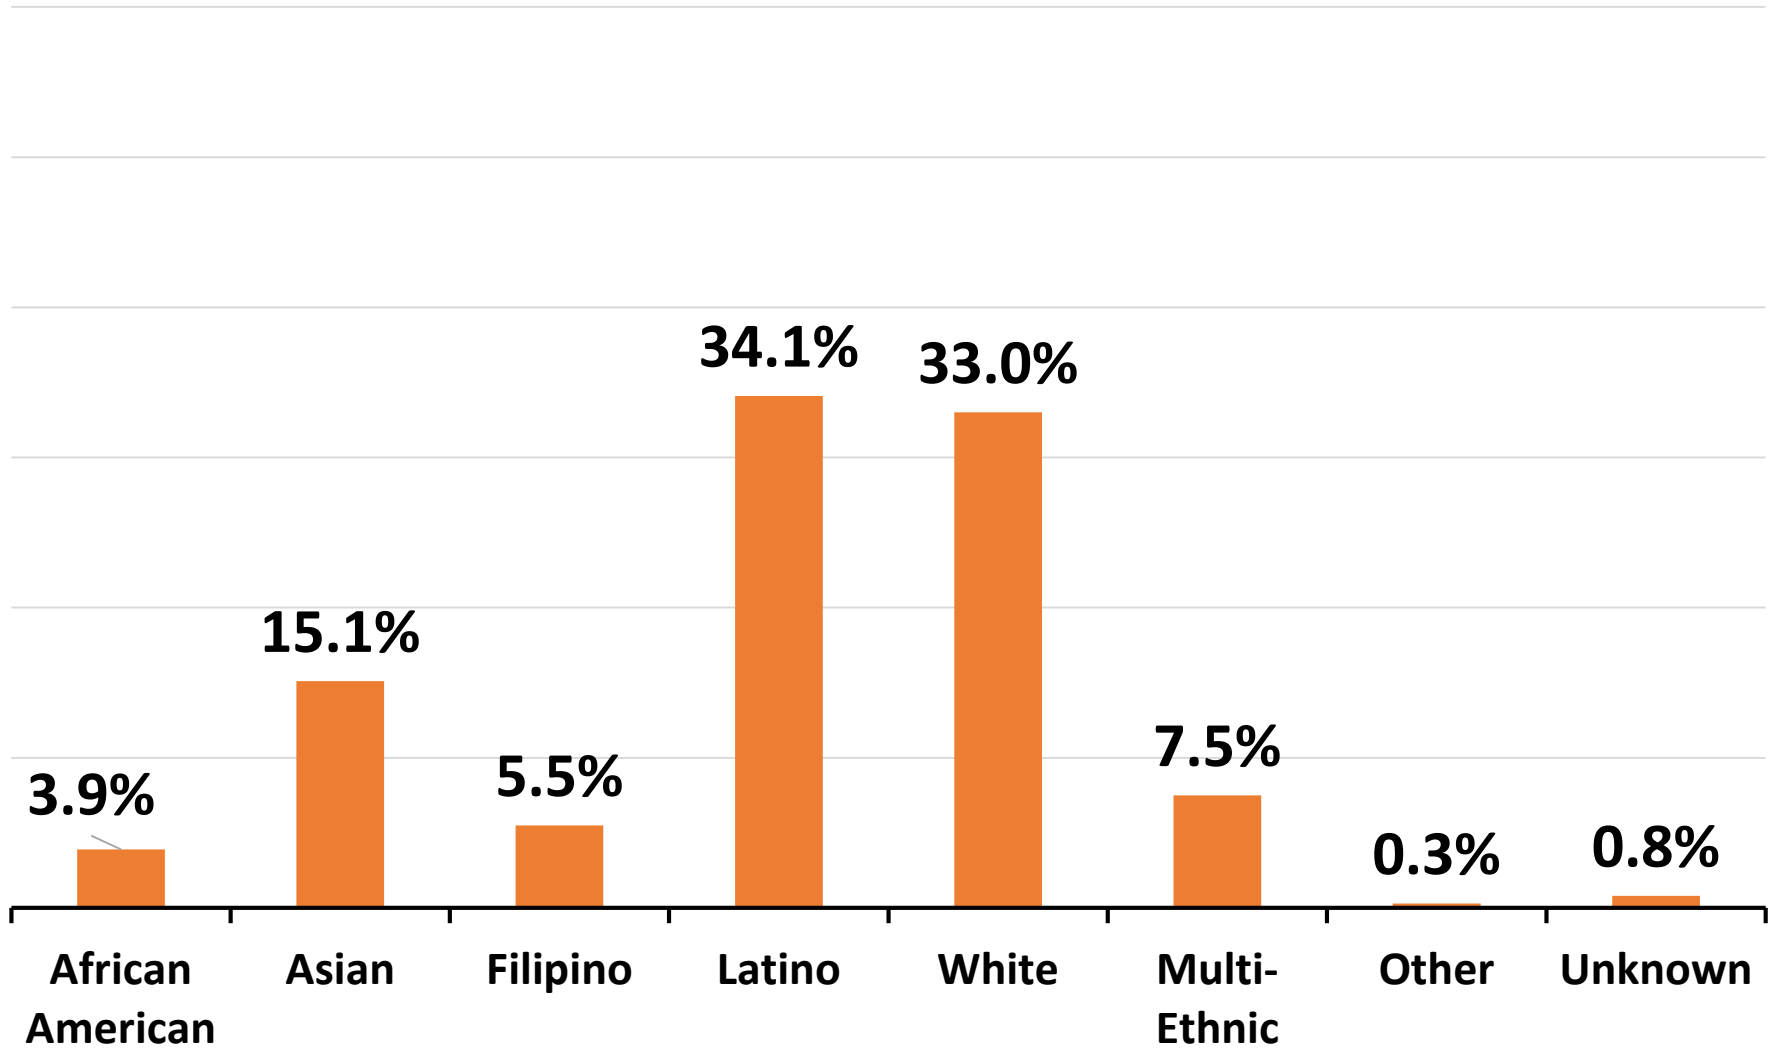

Race-Ethnicity

New First-Time College Students

Fall 2018