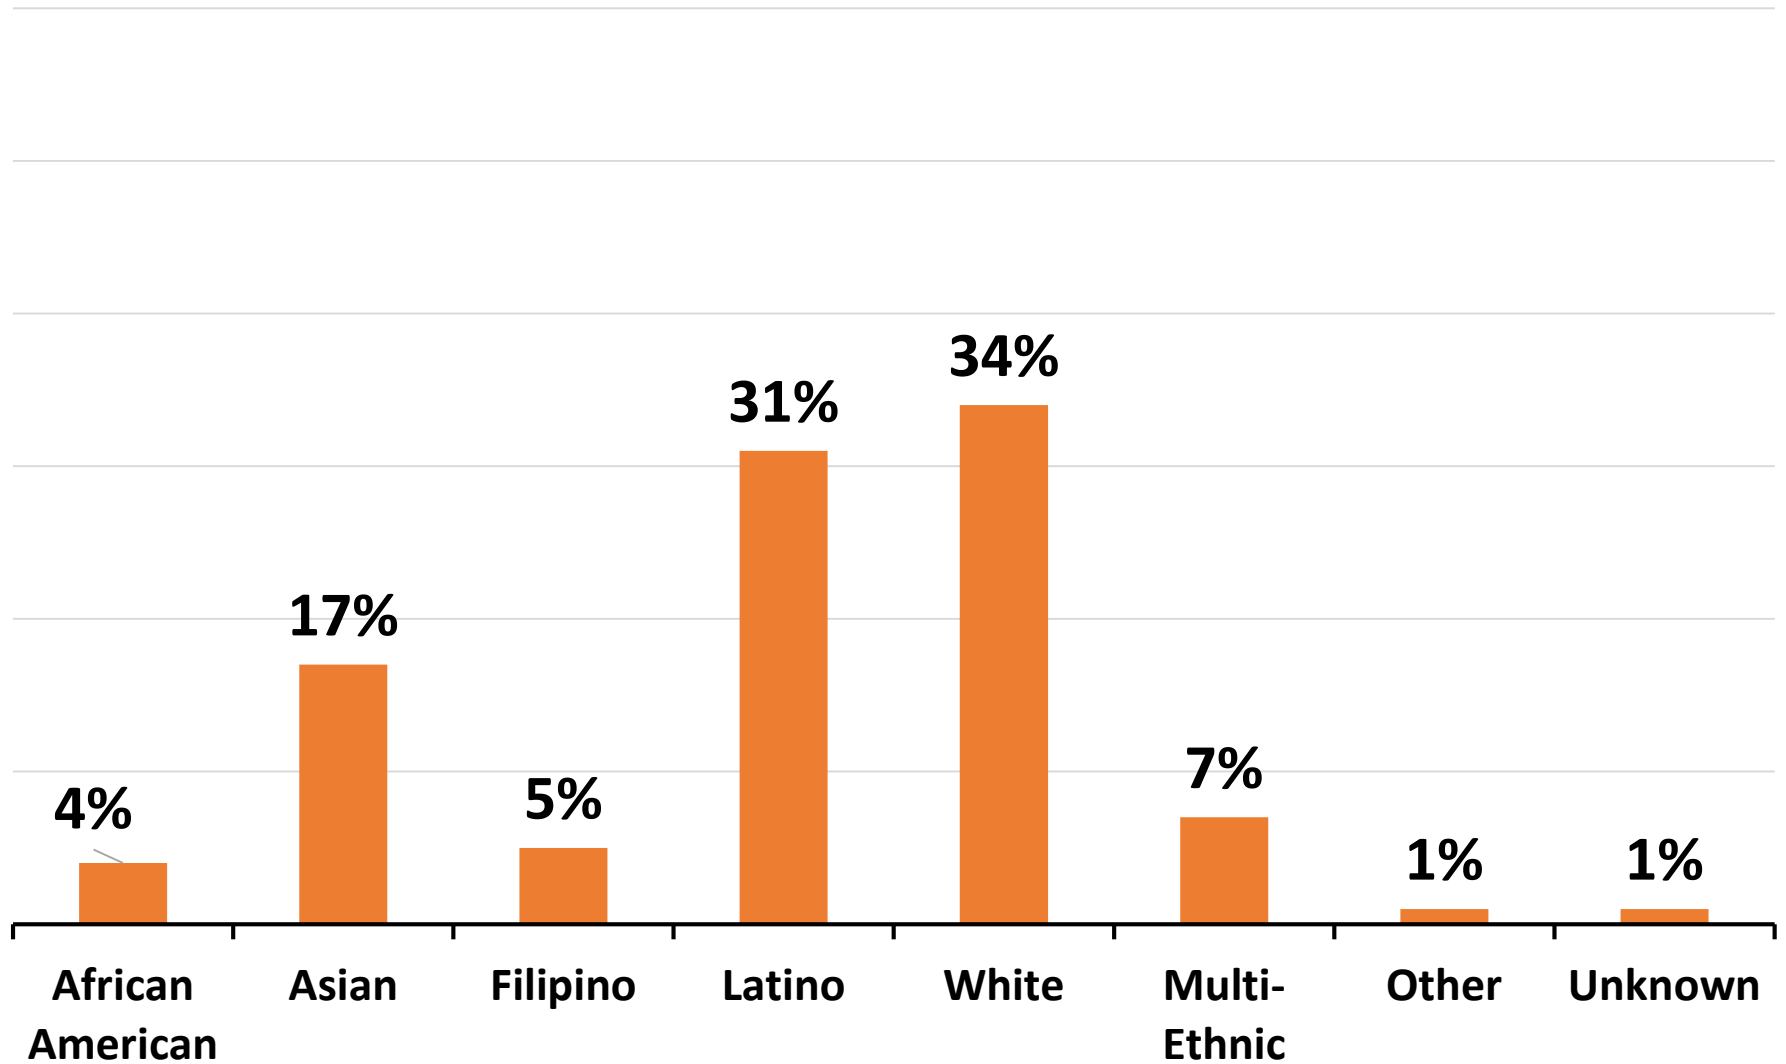

- 10/16 - Tues, 2nd period, FIDM
10/16 - Tues, 4th period, Maryville University
10/17 - Wed, 4th period, Syracuse University
10/17 - Wed, 5th period, University of Massachusetts Lowell
10/18 - Thurs, 6th period, Sonoma State University
10/19 - Fri, 4th period, Purdue University
10/19 - Fri, 6th period, Grand Canyon University
10/22 - Mon, 2nd period, Trinity College Dublin Ireland
10/22 - Mon, 3rd, period, University of Illinois, Urbana-Champaign
10/22 - Mon, 5th period, University of Pittsburg
10/22 - Mon, 6th period, University of Minnesota
10/23 - Tues, 3rd period, Whittier College
10/23 - Tues, 5th period, University of the Pacific
10/23 - Tues, 6th period, Boise State University
10/24 - Wed, 2nd period, Sacramento State University
10/24 - Wed, 4th period, University of Rochester
10/24 - Wed, 5th period, St John's University
10/26 - Fri, 2nd period, University of Hawaii, Manoa
10/26 - Fri, 3rd period, Marymount Manhattan College
10/26 - Fri, 4th period, DePauw University
10/26 - Fri, 6th period, Marymount California University
11/05 - Mon, 6th period, University of Connecticut
11/05 - Mon, 7th period, University of Southern California
11/28 - Wed, 3rd period, University of Alabama
11/29 - Thurs, 5th period, University of Colorado, Colorado Springs
12/03 - Mon, 6th period, Mills College
12/07 - Fri, 3rd period, UCSB Pre-College Programs
01/17 - Thur, 2nd period, The American Musical and Dramatic Academy (AMDA)
01/25 - Fri, 3rd period, Academy of Art University
02/27 - Wed, 4th period, United States Army

Las Positas College

Concurrently Enrolled High School Students

■ Summer ■ Fall ■ Spring

Race-Ethnicity of All Students

Fall 2009 vs Fall 2018

Race-Ethnicity of All Students Fall 2018

Race-Ethnicity

New First-Time College Students