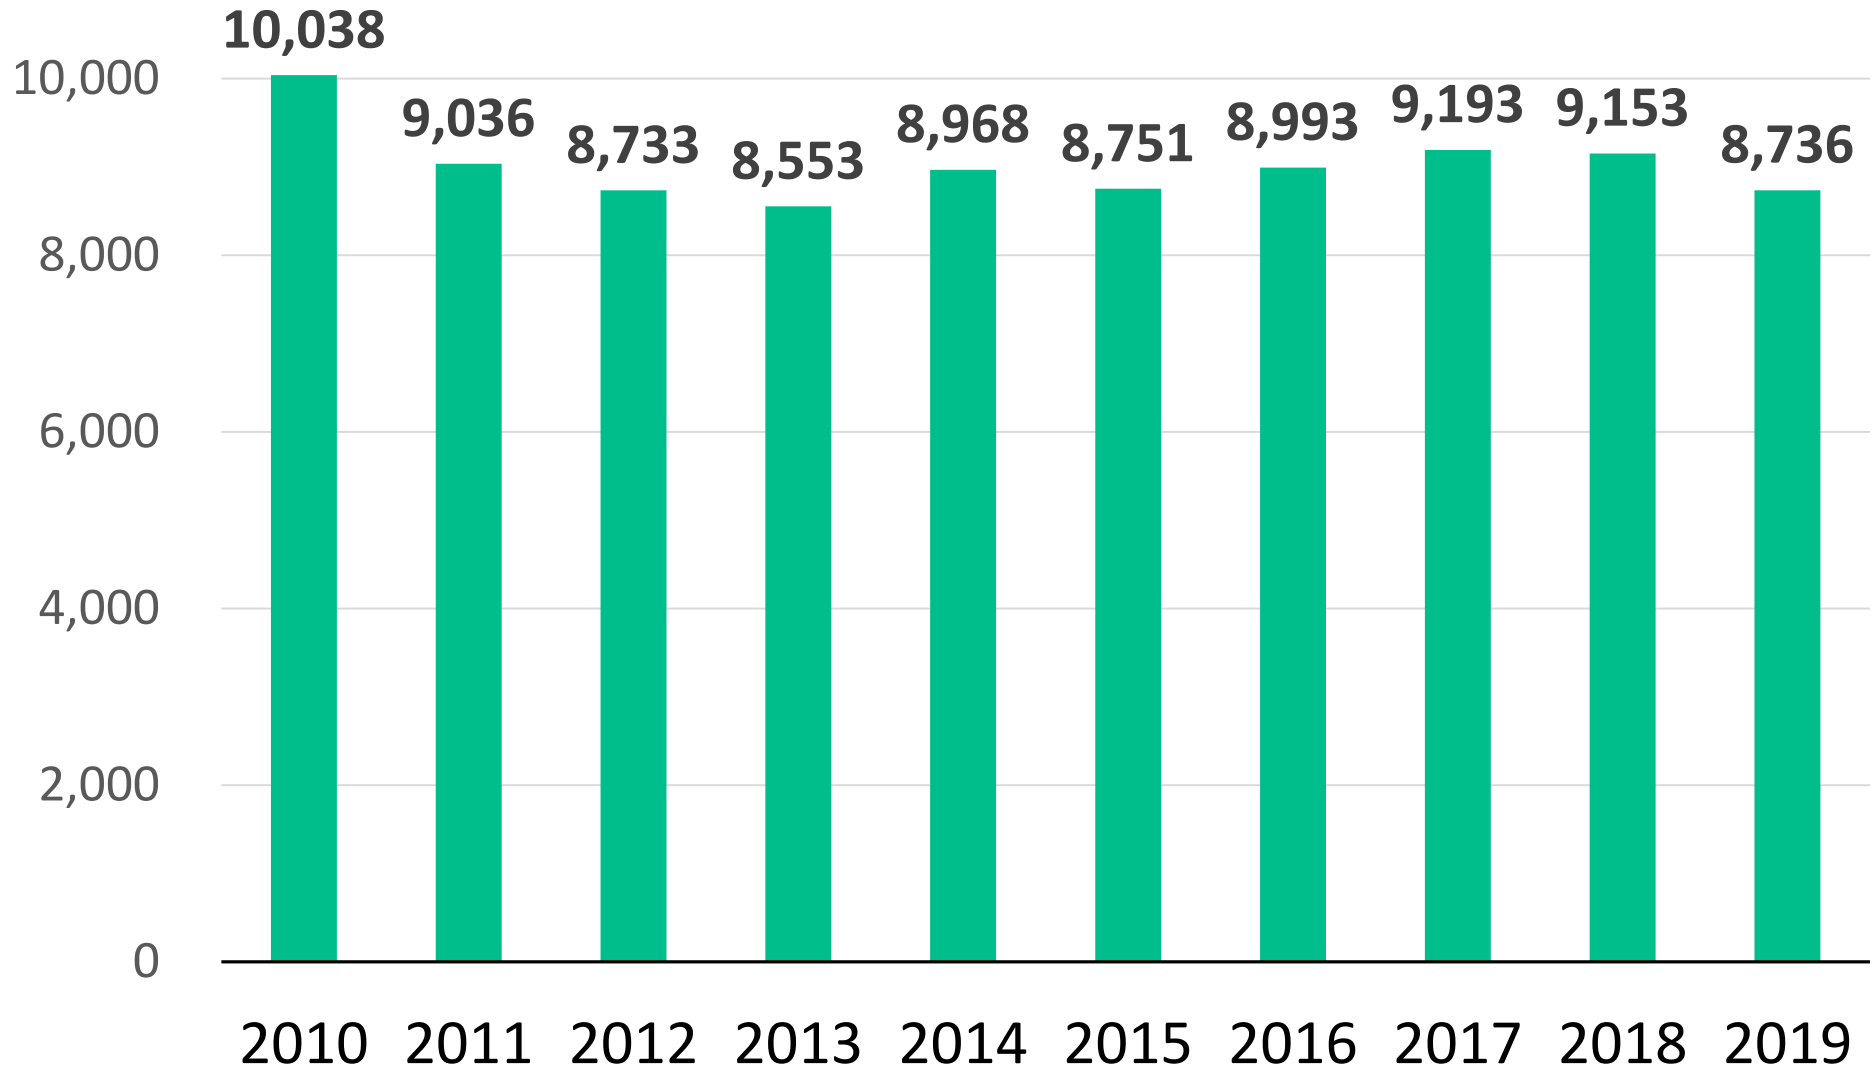

Fall Semesters: 2009 -2018

Top Cities of Students

Fall Semesters: 2009-2018

Student Headcount (unduplicated)

Spring Semesters: 2010 -2019

College-Going Rates of 2017-18 High School Grads (N) By School District

Alameda County

Destination of 2017-18 High School Graduates

N = 14,269

Livermore Valley Joint Unified

Destination of 2017-18 High School Graduates

N = 1,058

Pleasanton Unified

Destination of 2017-18 High School Graduates