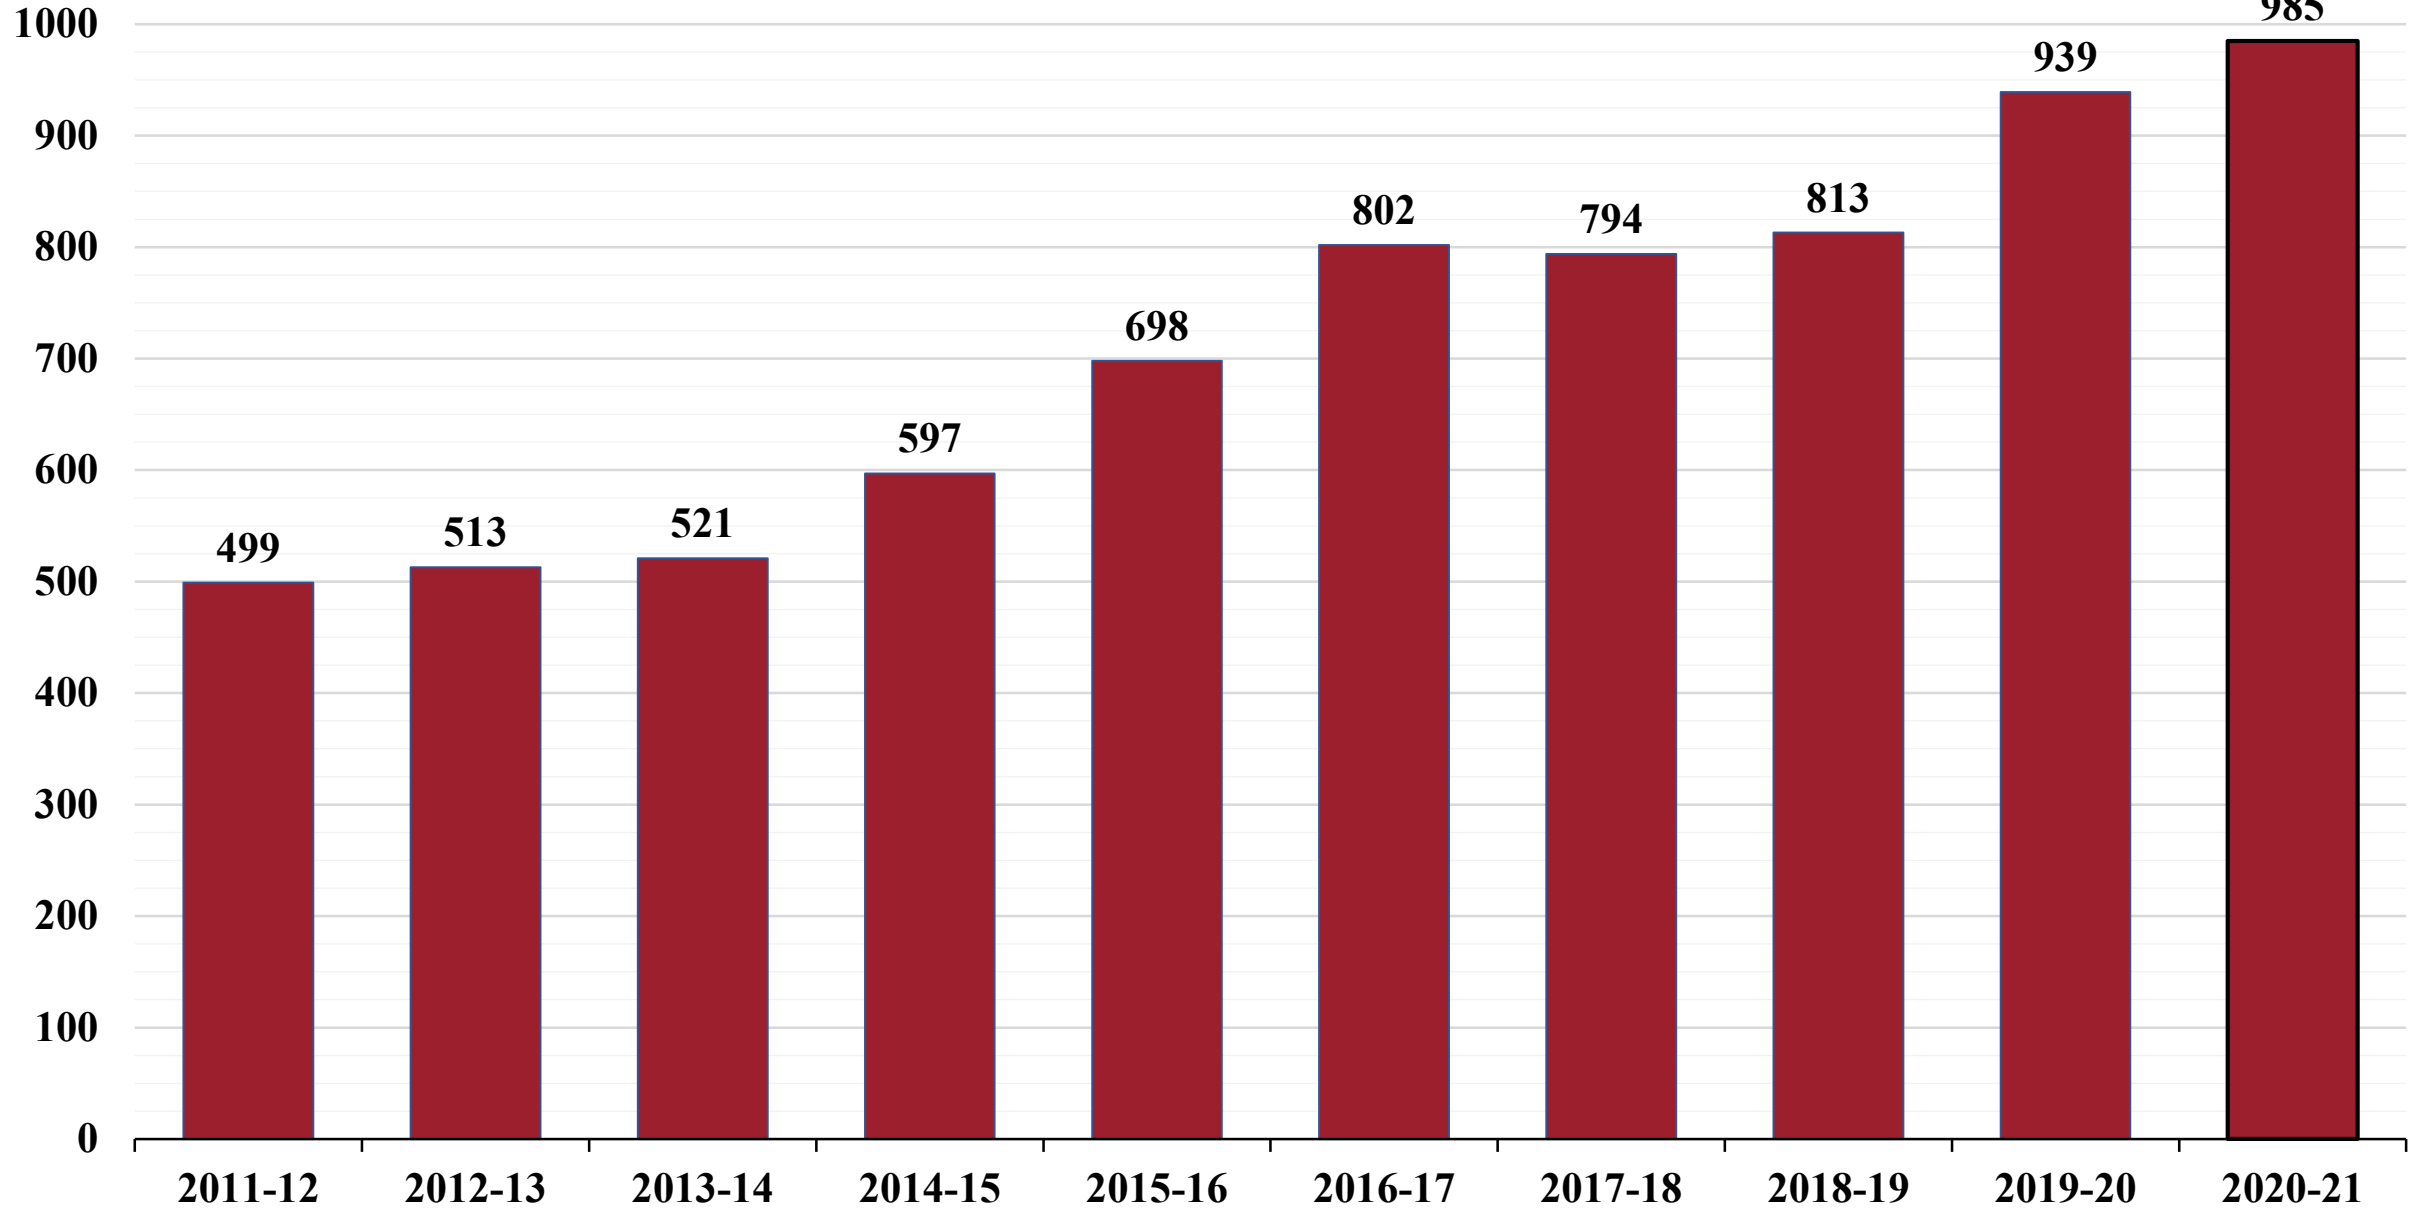

LPC Associate Degrees Awarded