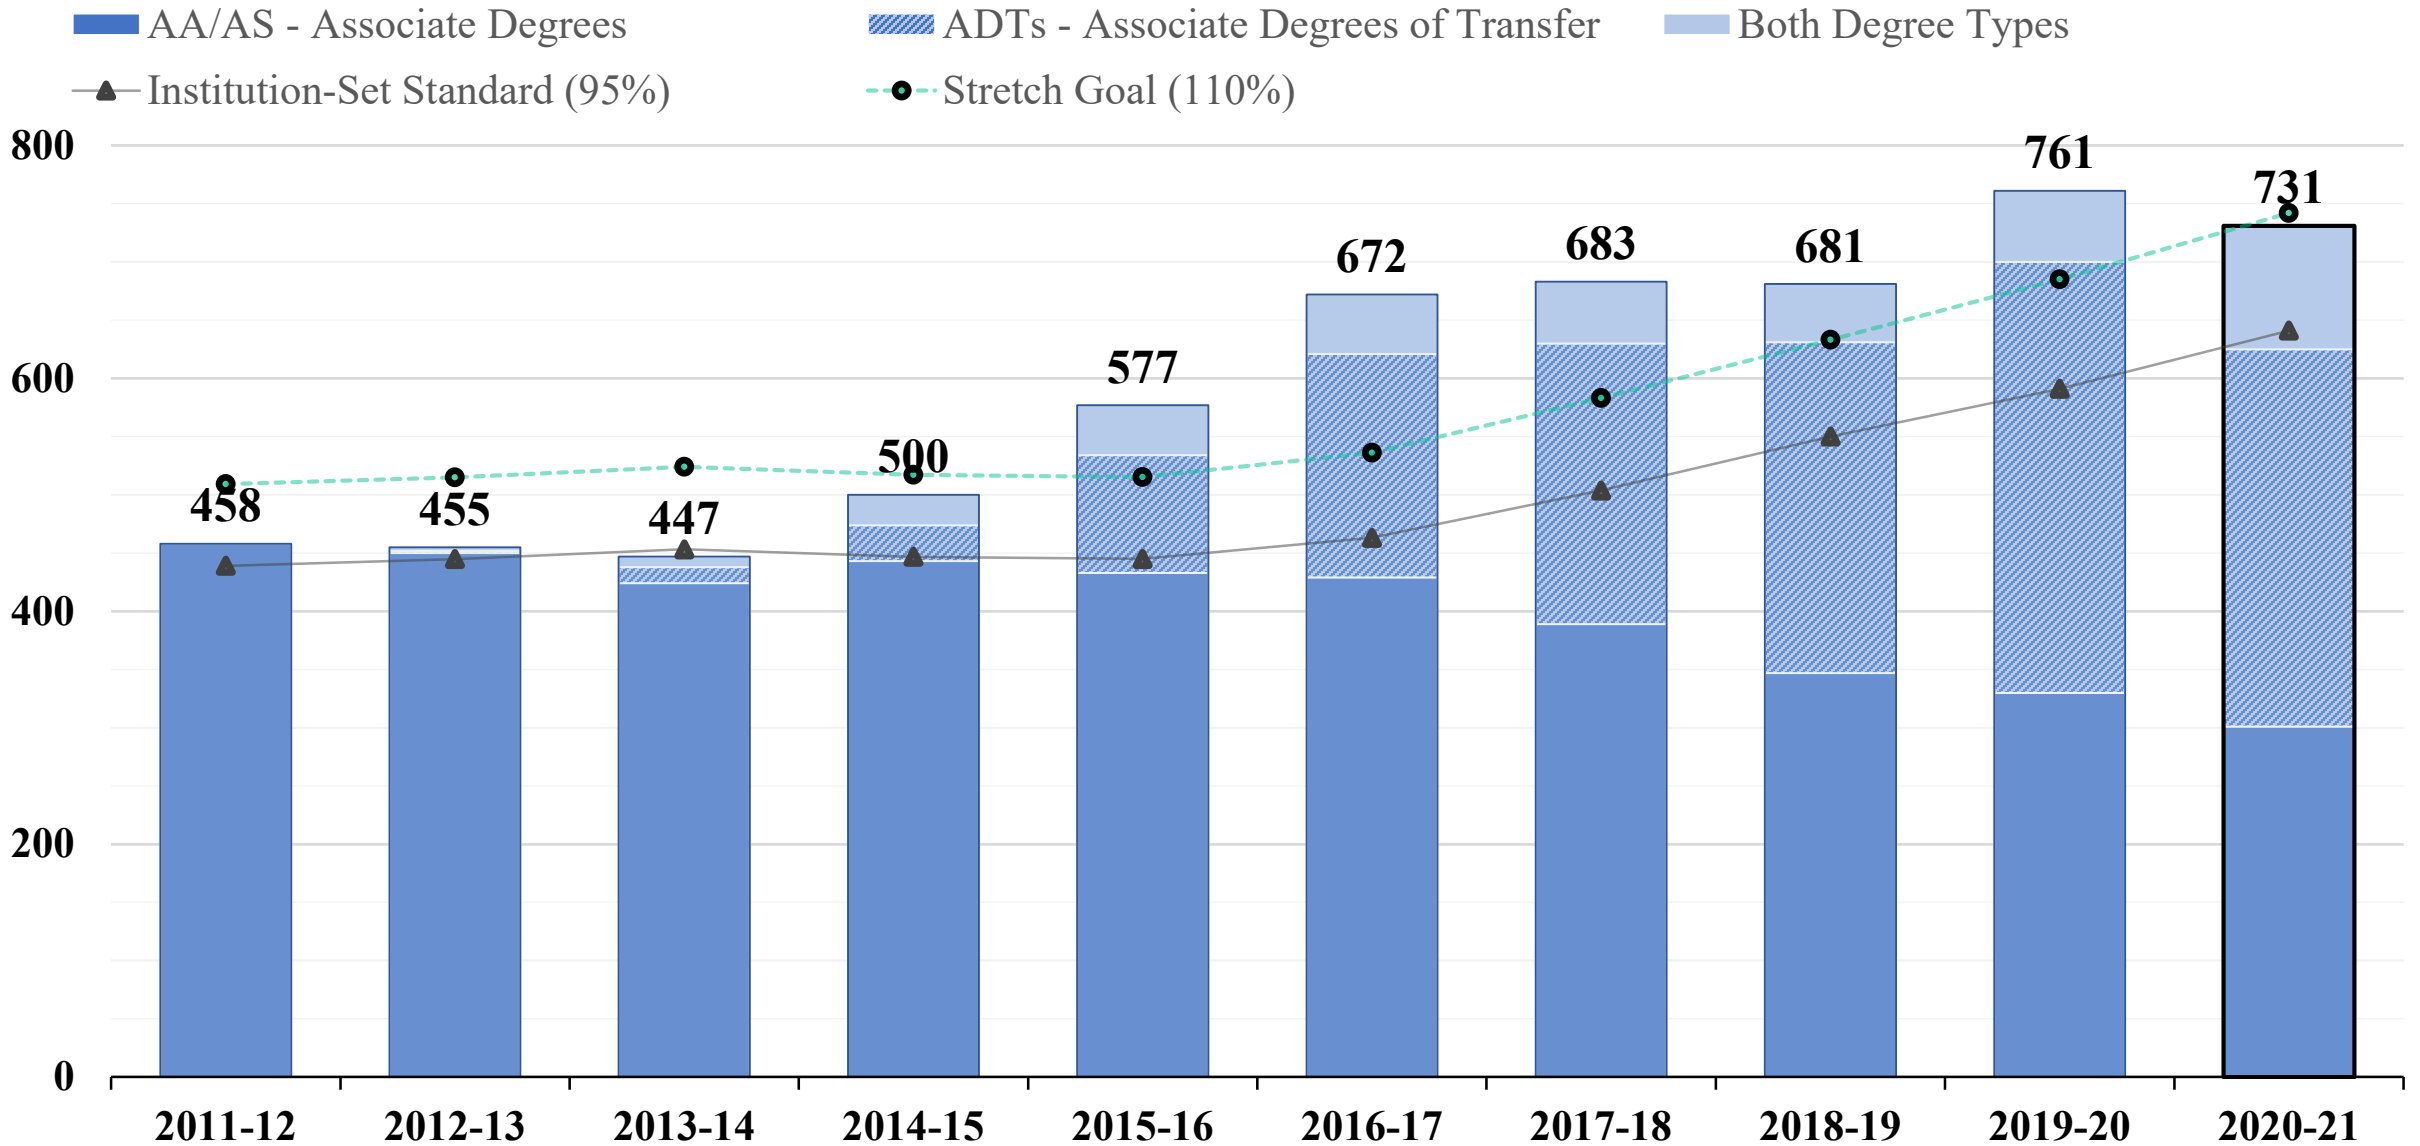

LPC Degree Completions (Headcount)