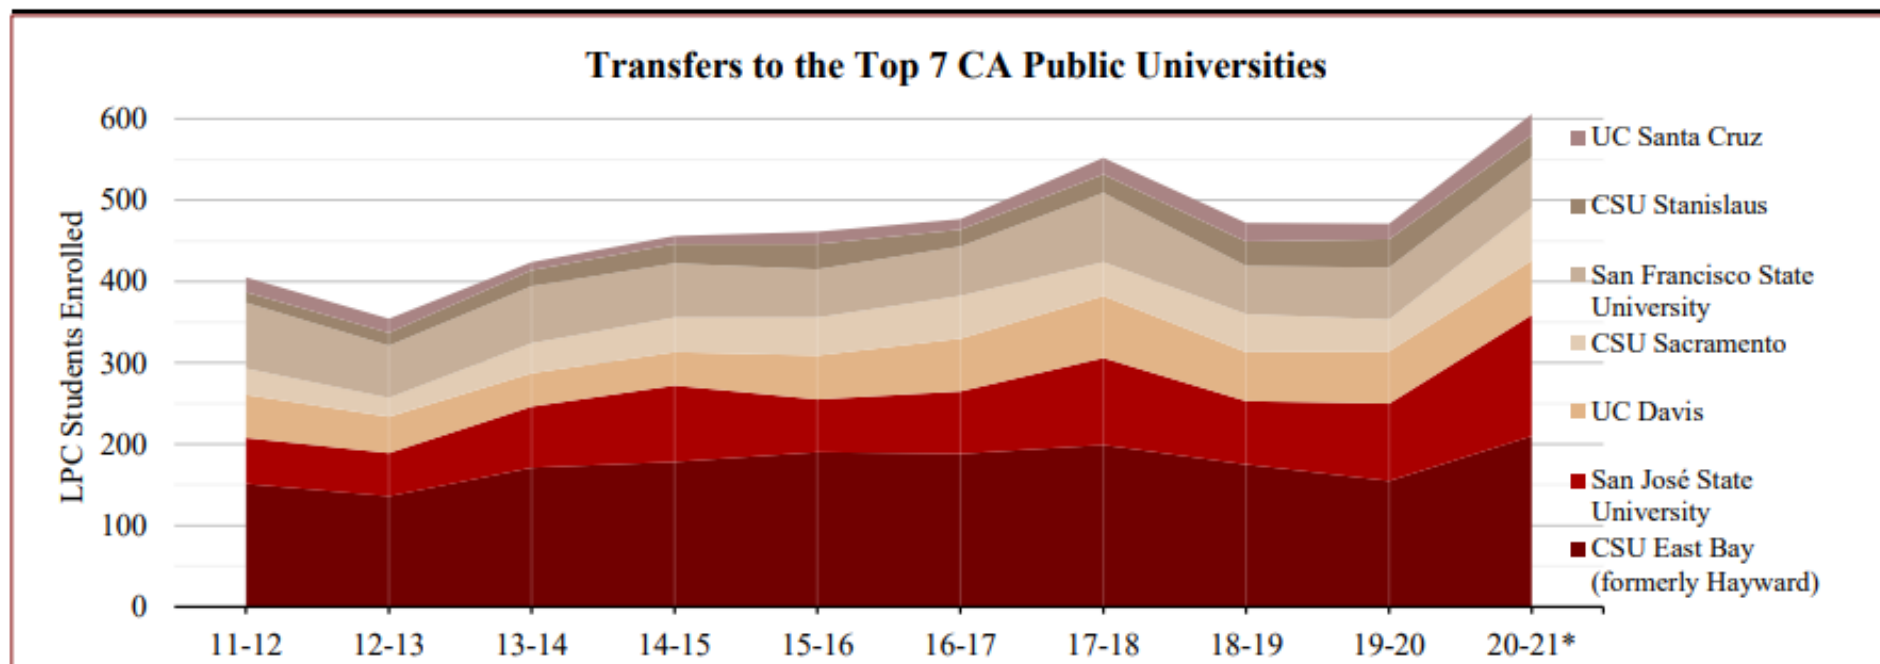

Las Positas Transfers to CA Public Universities: Academic Years 2011-12 to 2020-21

Transfers from Las Positas College (LPC) to all California public universities are shown below for the last 10 years. LPC students most frequently transferred to CSU East Bay, San José State, UC Davis, CSU Sacramento, San Francisco State, CSU Stanislaus, and UC Santa Cruz. Over seventy percent of all LPC transfers to one of these California public universities in 2020-21.

CA Public Universities	11-12	12-13	13-14	14-15	15-16	16-17	17-18	18-19	19-20	20-21
CSU East Bay (formerly Hayward)	151	136	171	178	190	188	199	175	155	210
San José State University	57	53	75	94	65	77	107	78	95	149
UC Davis	53	45	41	41	54	65	76	60	64	67
CSU Sacramento	32	23	37	43	47	52	42	47	39	65
San Francisco State University	81	64	70	66	59	61	85	59	64	62
CSU Stanislaus	13	16	20	24	31	21	23	30	35	27
UC Santa Cruz	18	17	10	10	15	13	20	23	19	26