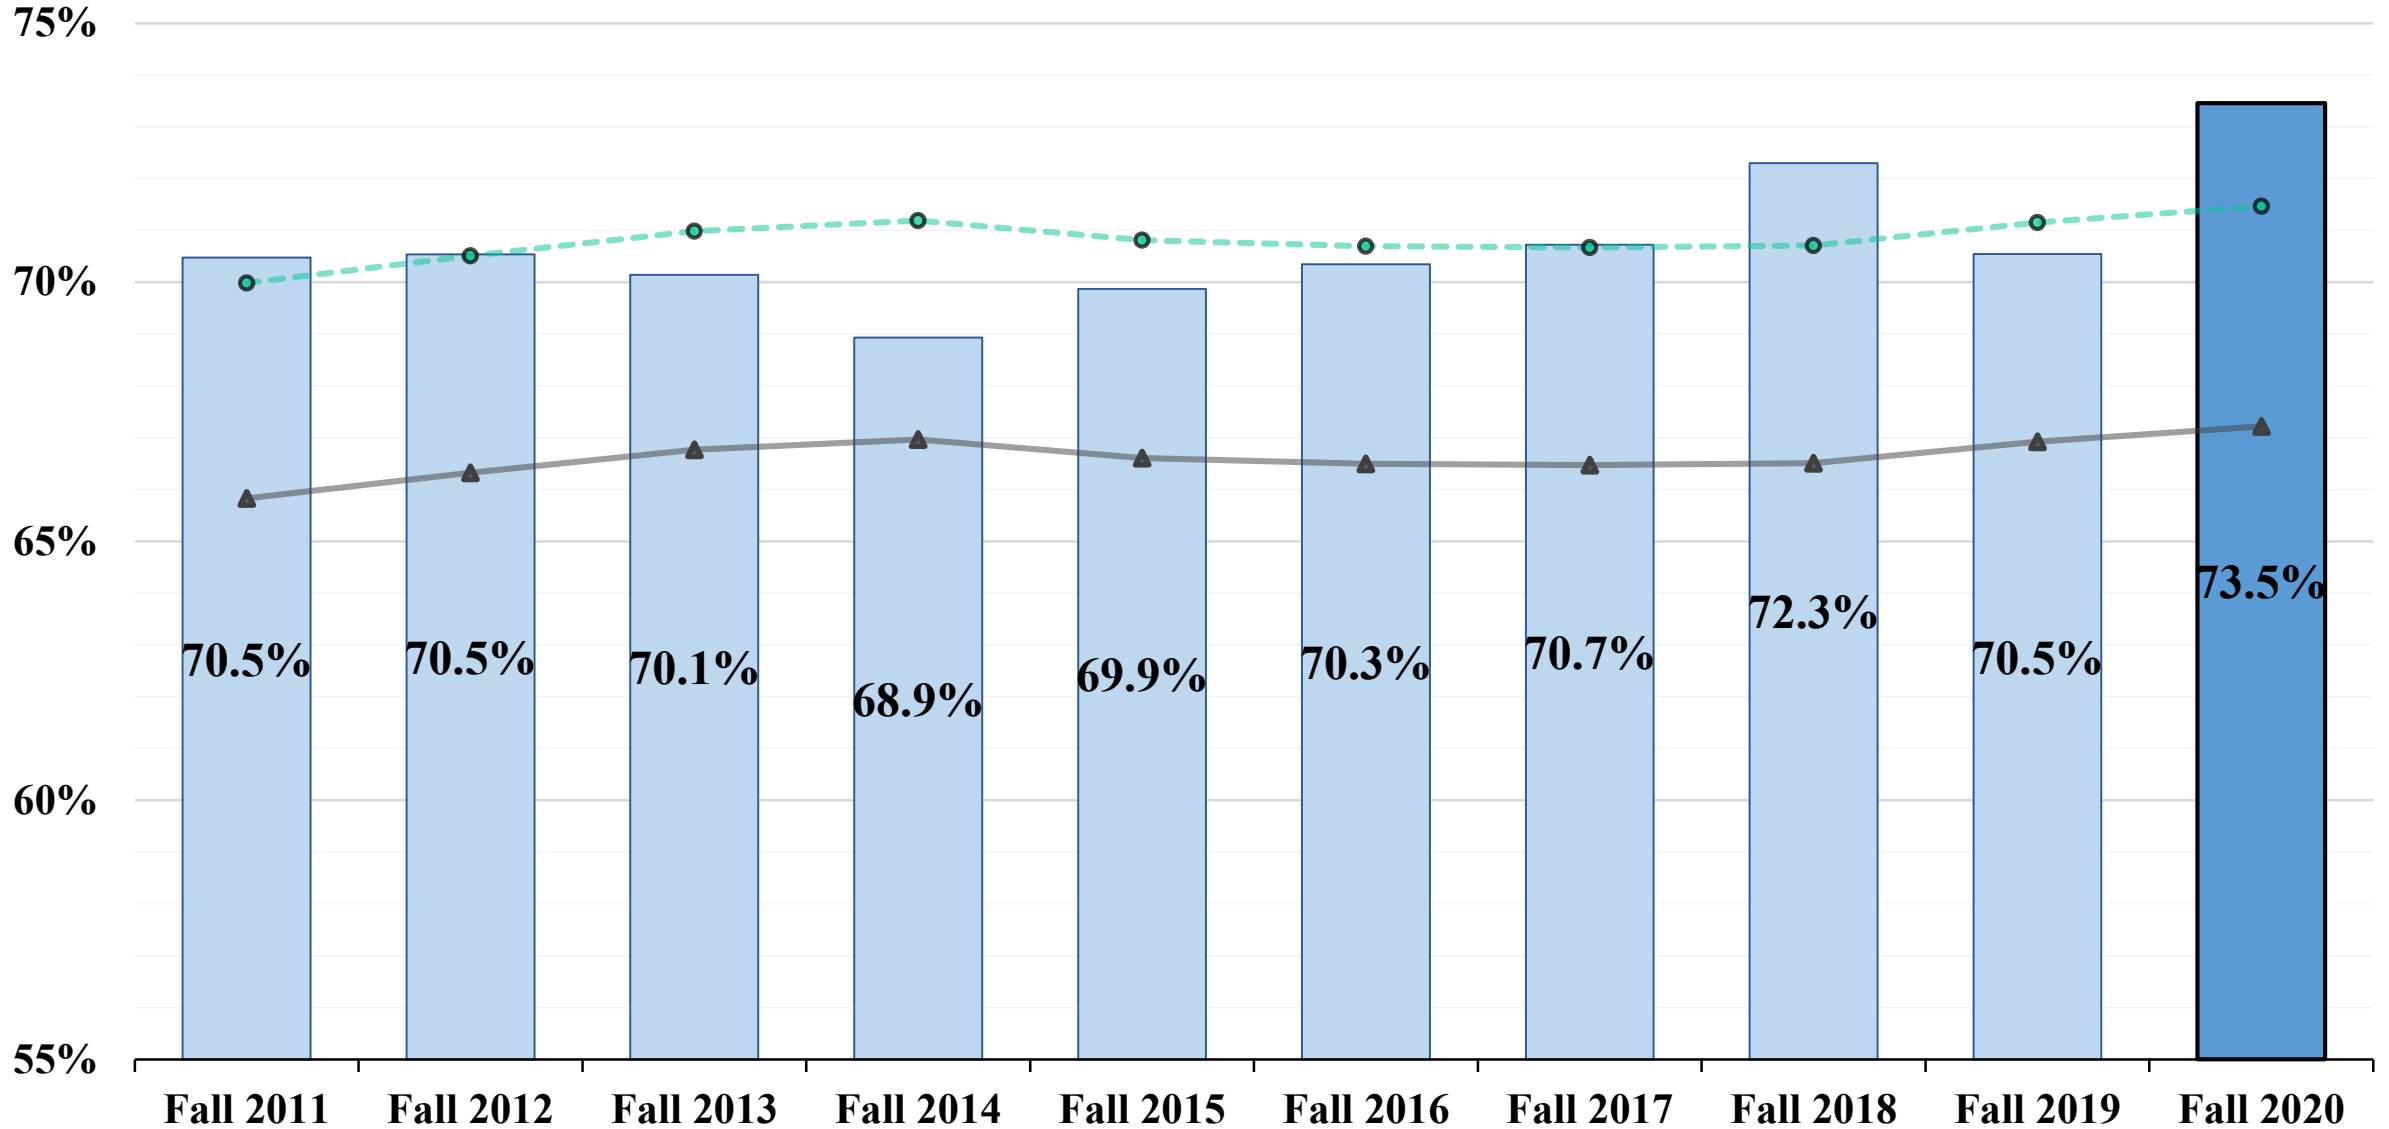

LPC Course Completion Rates

Course Completion Rate   Institution-Set Standard (95%)   Stretch Goal (101%)