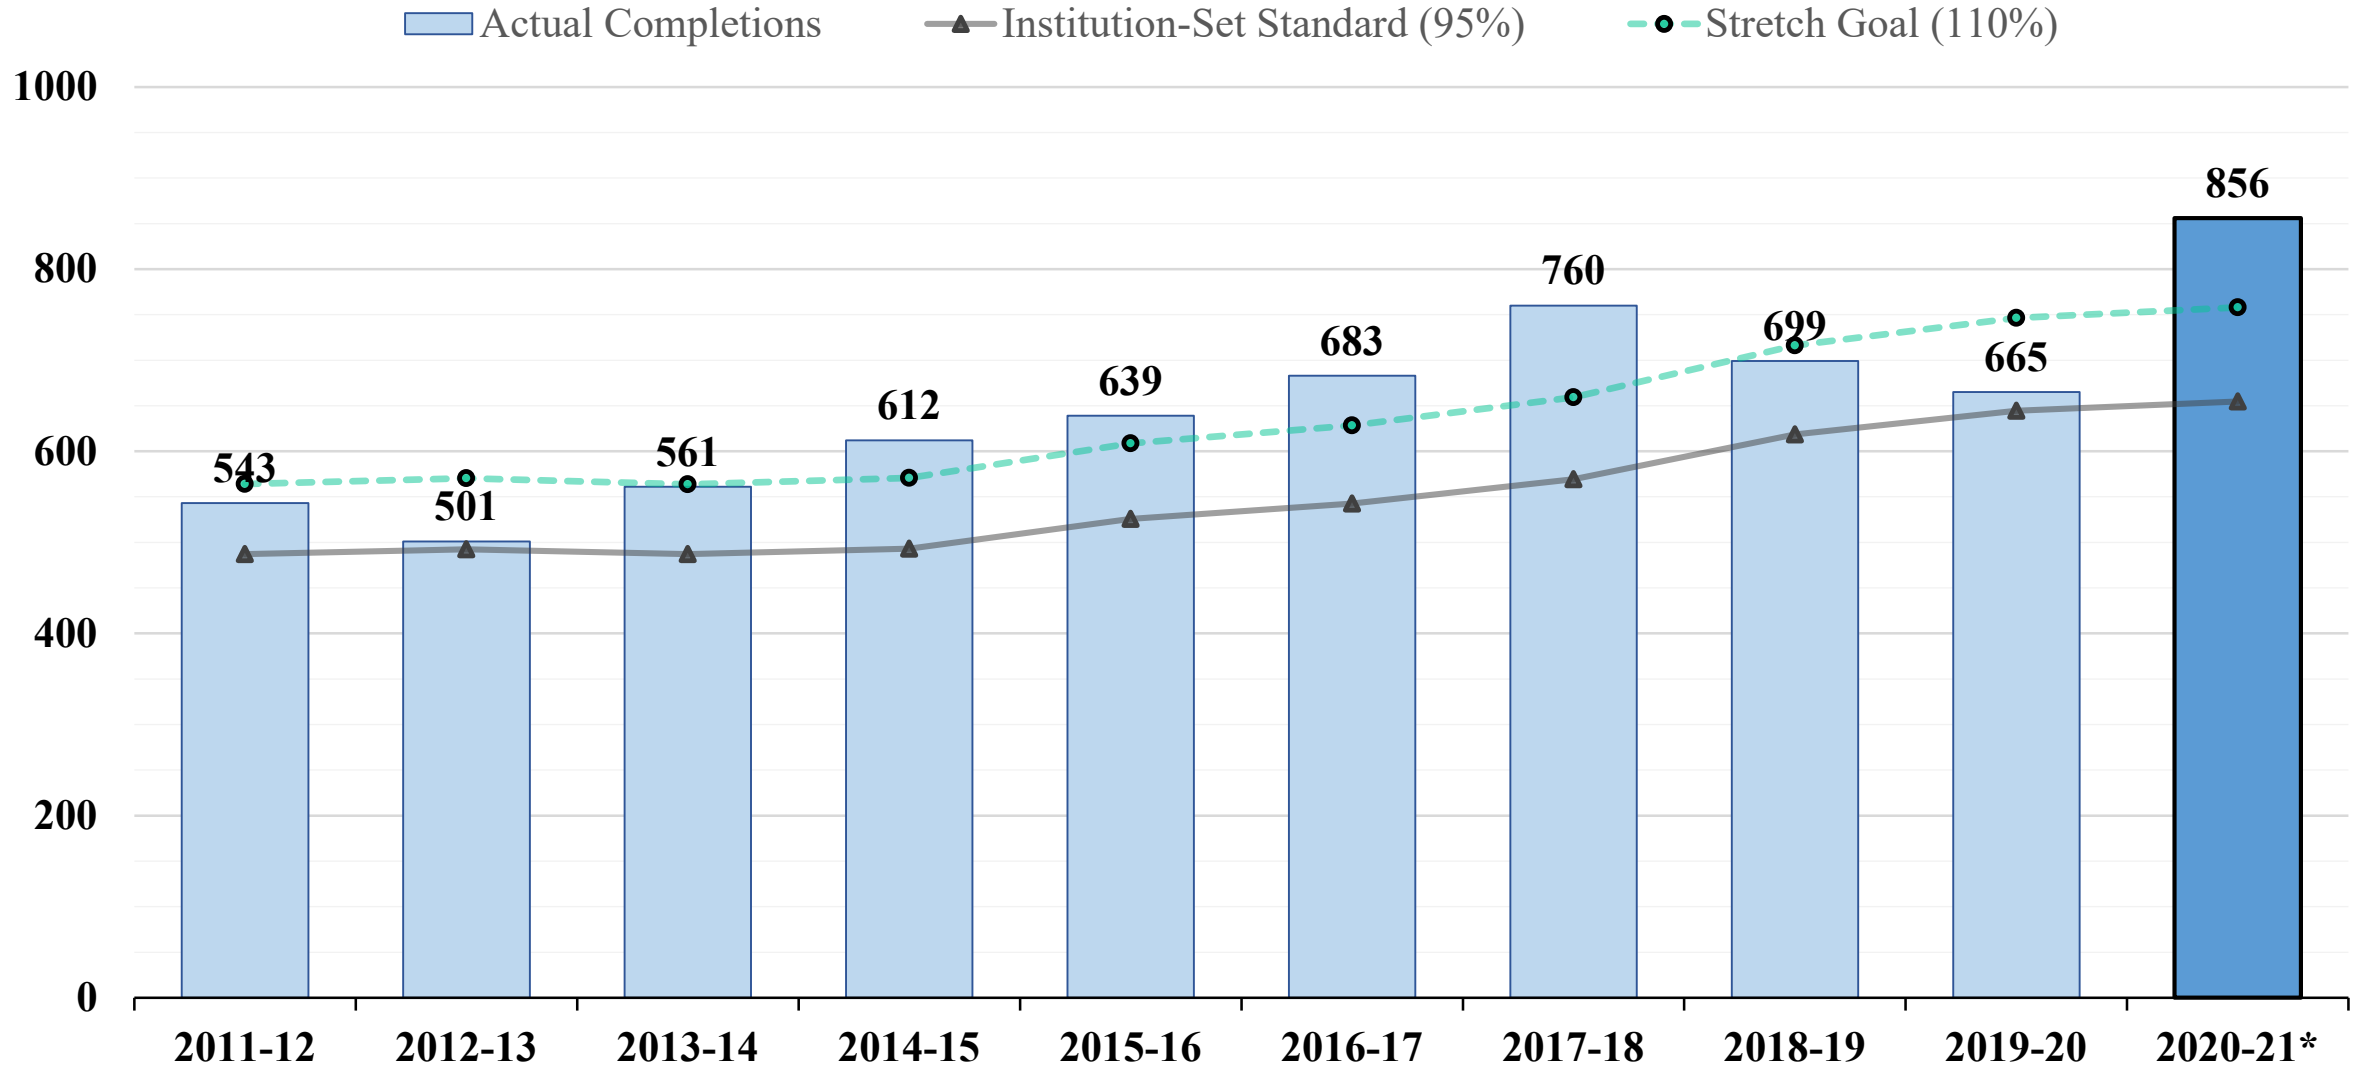

LPC Transfer Completions (unduplicated)

NOTE: * indicates that only fall data was available for the UCs